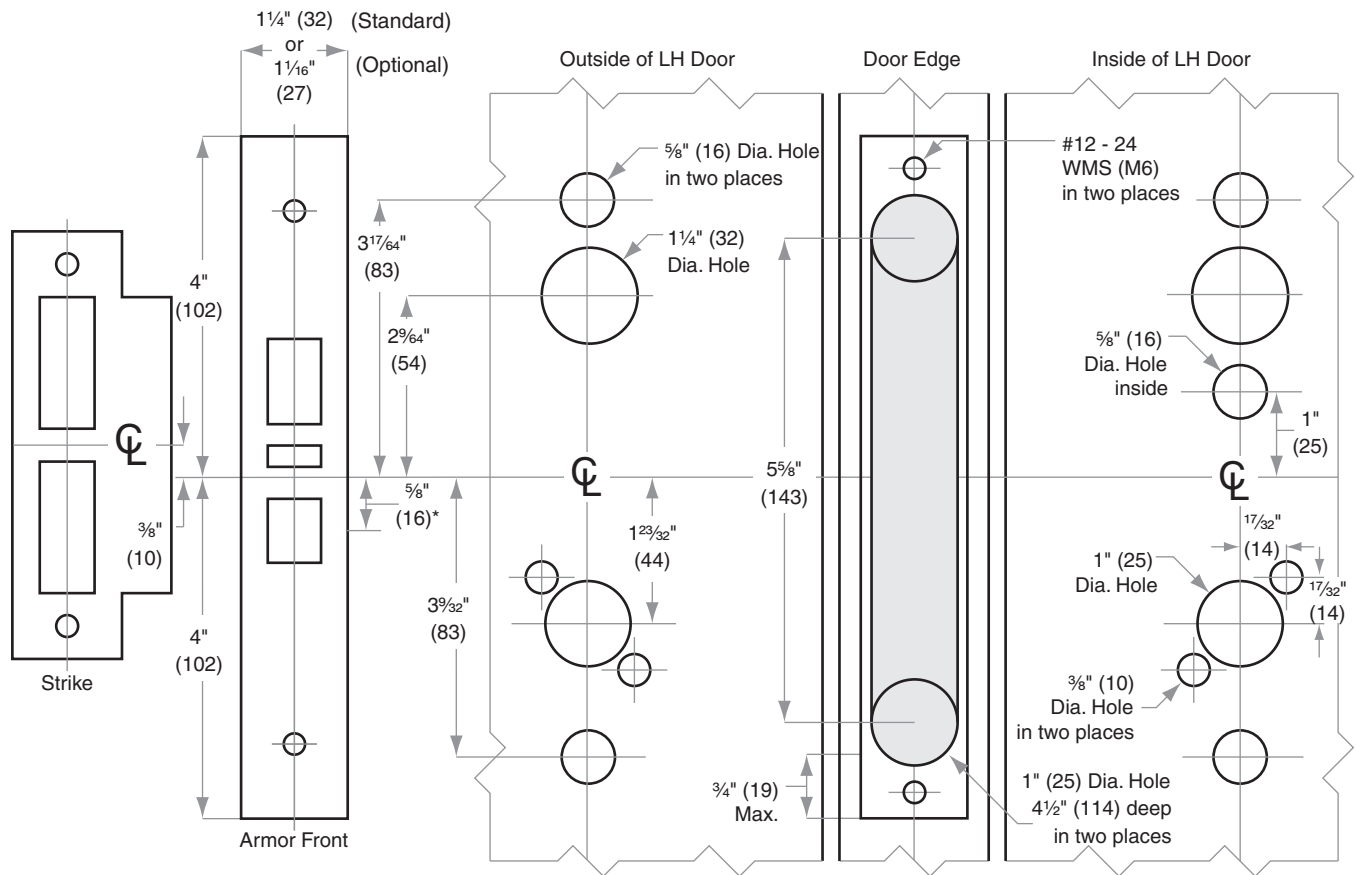

L/LV/LM/LMV-Series

Models L/LV9060, L/LV9071, L/LV9458, N Escutcheon with Inside Indicator

Door Type: Wood or Composite, flat or beveled
Trim: Escutcheon

Left Hand (LH) Door Shown

*Centerline of Armor Front to Centerline of Latch dimension

Dimensions shown in parentheses () are in millimeters.

Door preparation template