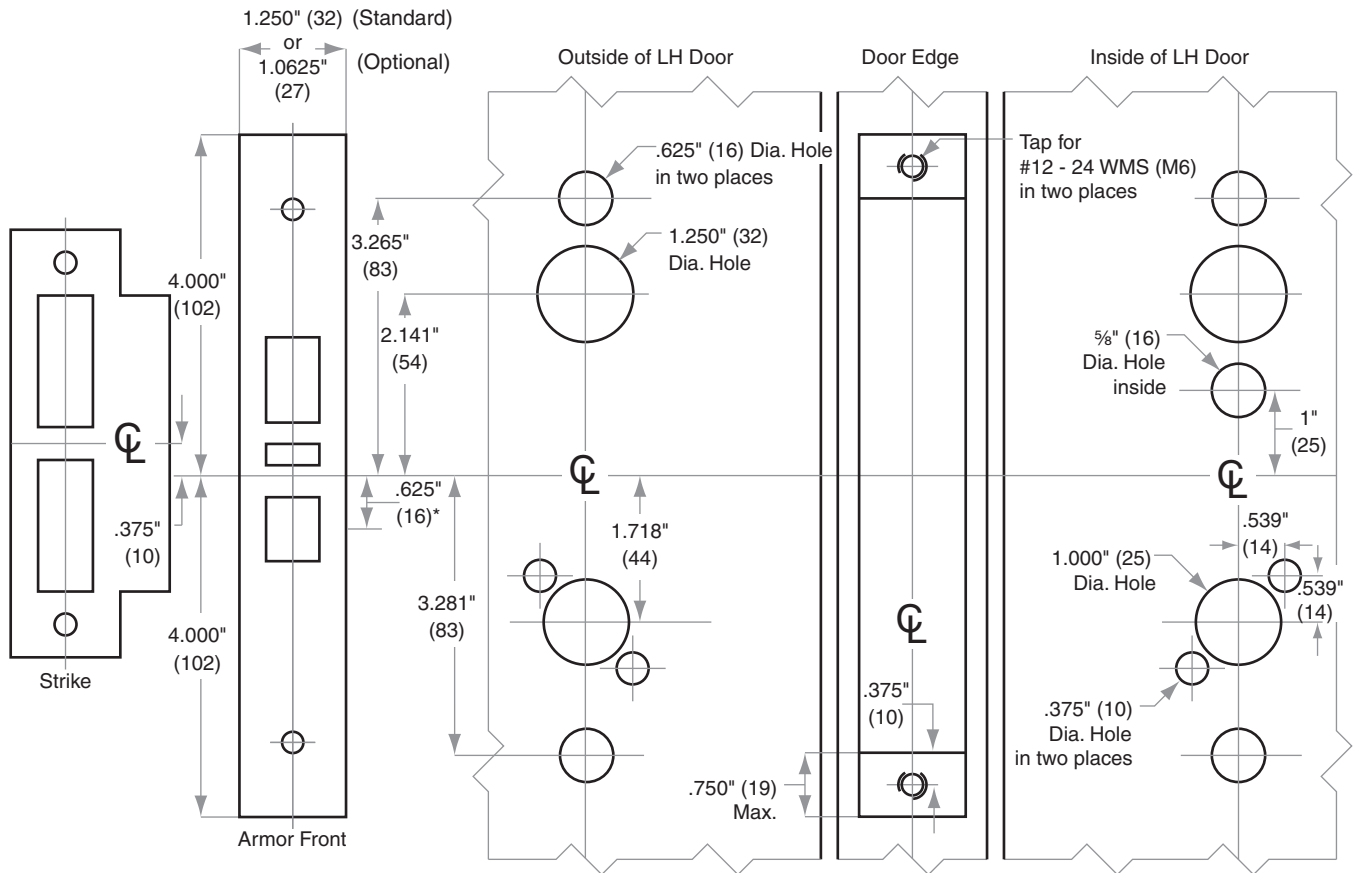

# L/LV/LM/LMV-Series

Models L/LV9060, L/LV9071, L/LV9458, N Escutcheon with Inside Indicator

Trim: Escutcheon

For Case and Strike dimensions, see Template L1

For Wire Routing see Template L1

### Left Hand (LH) Door Shown

\*Centerline of Armor Front to Centerline of Latch dimension

Dimensions shown in parentheses ( ) are in millimeters.

Door preparation template