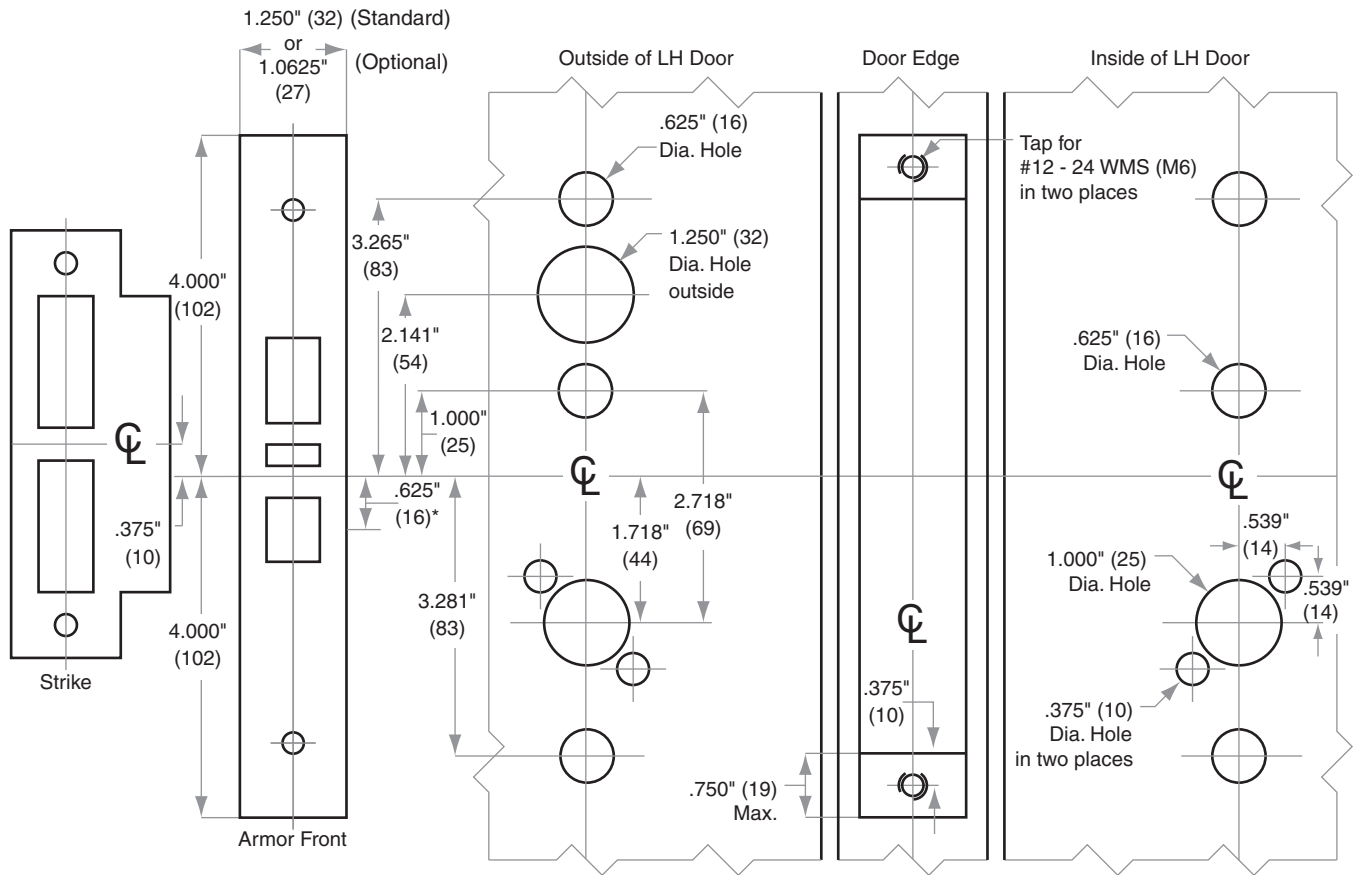

L/LV/LM/LMV-Series

Models L/LV9486, L/LV9496

Door Type: Metal, flat or beveled
 Trim: Escutcheon

For Case and Strike dimensions, see Template L1

Left Hand (LH) Door Shown

*Centerline of Armor Front to Centerline of Latch dimension

Dimensions shown in parentheses () are in millimeters.

Door preparation template