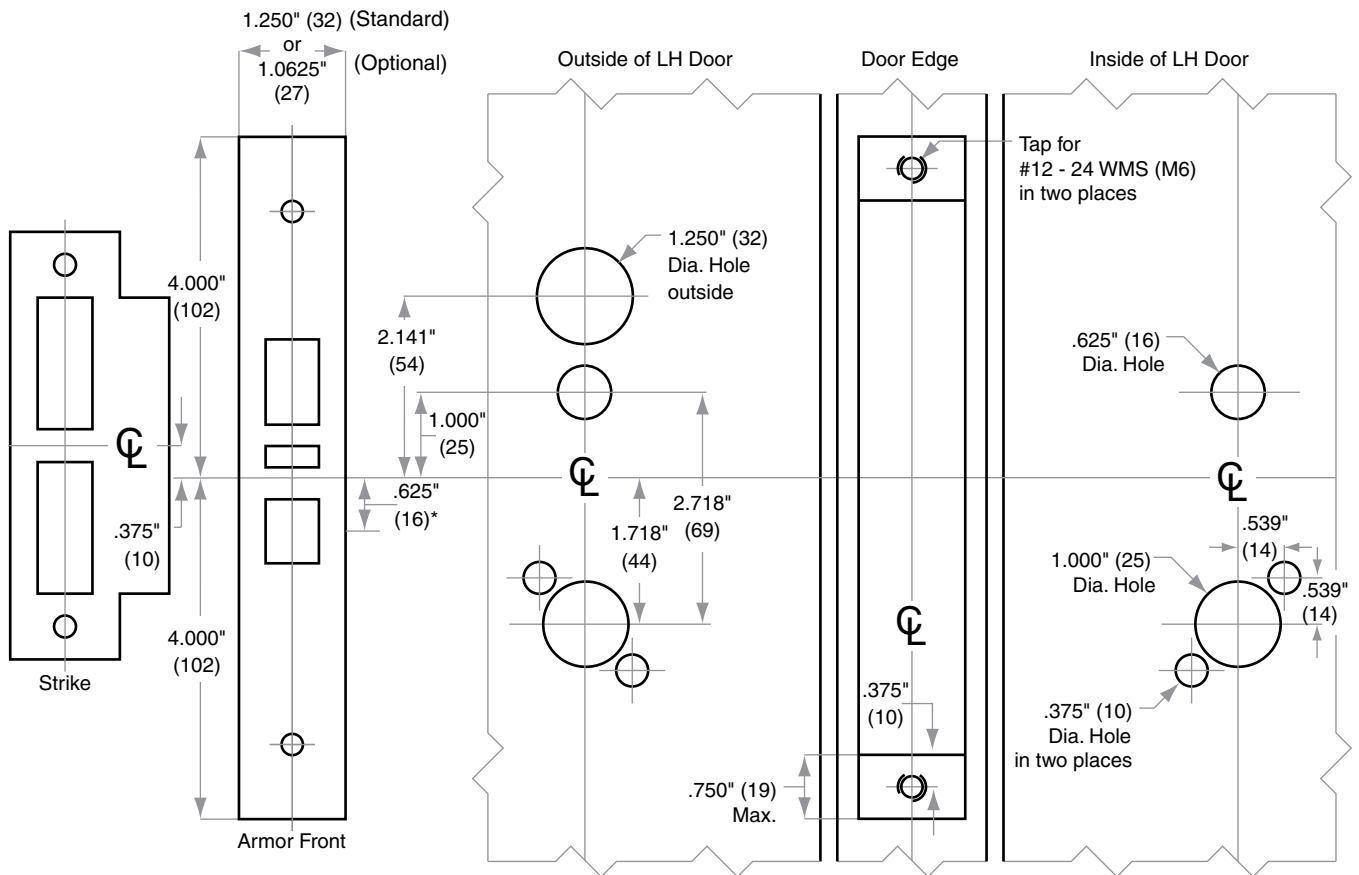

L/LV/LM/LMV-Series

Model L/LV9486, L/LV9496

Door Type: Metal, flat or beveled
 Trim: Rose

For Case and Strike dimensions, see Template L1

Left Hand (LH) Door Shown

*Centerline of Armor Front to Centerline of Latch dimension

Dimensions shown in parentheses () are in millimeters.

© 2025 Allegion
 L821 Rev. 04/25
 www.allegion.com/us

DRAWING IS NOT TO SCALE!
Customer service: 877-671-7011
We can help you find the correct guide for your product and application!

Door preparation template

L821