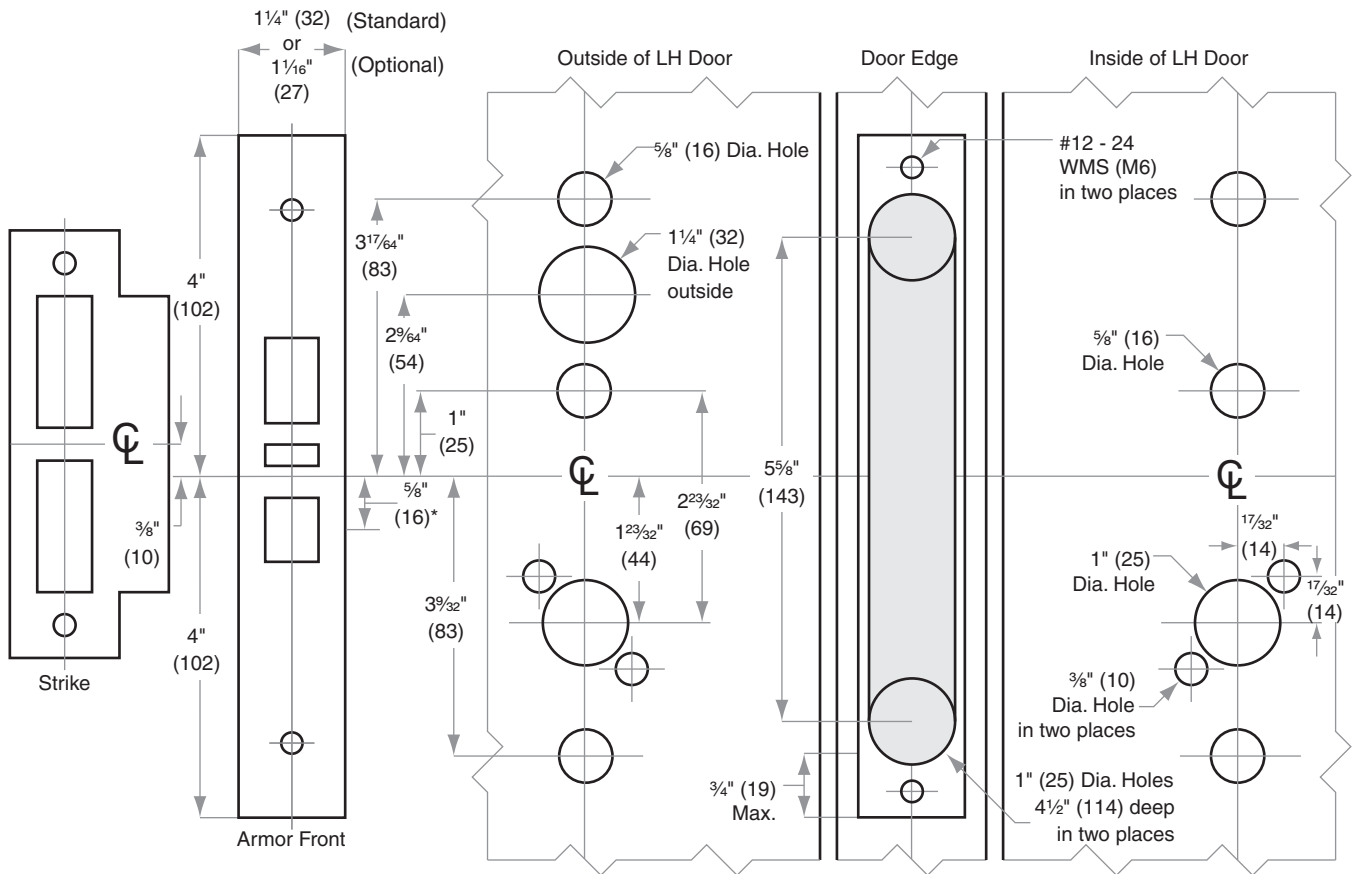

# L/LV/LM/LMV-Series

Models L/LV9486, L/LV9496

Door Type: Wood or Composite, flat or beveled  
 Trim: Escutcheon

For Case and Strike dimensions, see Template L1

### Left Hand (LH) Door Shown

\*Centerline of Armor Front to Centerline of Latch dimension

Dimensions shown in parentheses ( ) are in millimeters.

Door preparation template