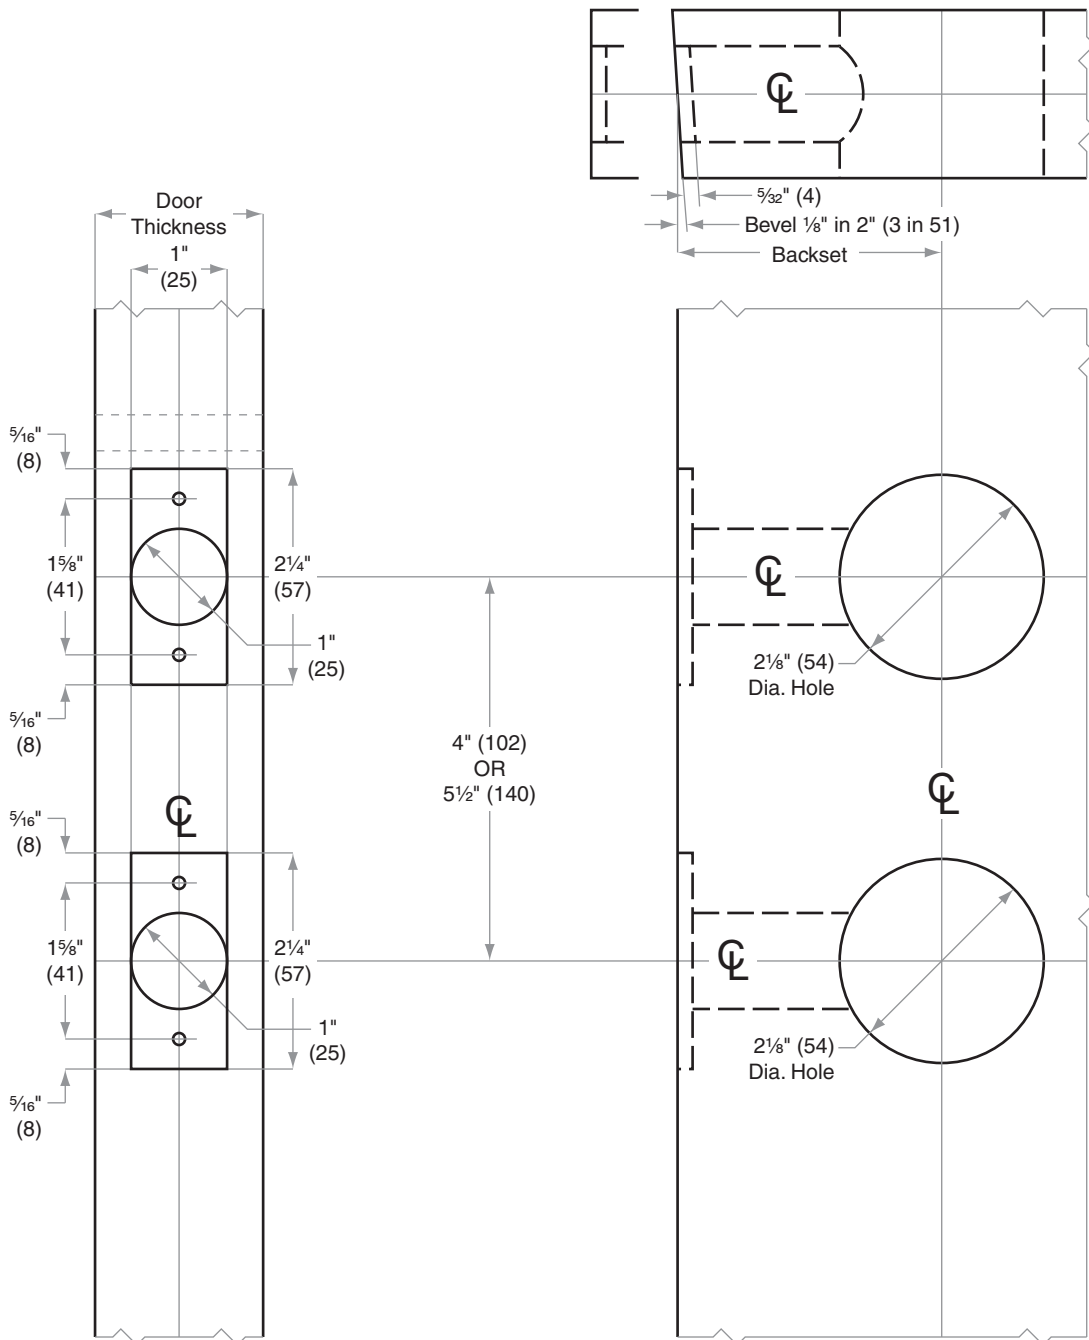

## Model RS210F

**Door Type:** Wood or Composite, Flat or Beveled  
**Door Thickness:** 1 $\frac{3}{8}$ " (41 mm)– 1 $\frac{3}{4}$ " (44 mm)  
**Faceplate:** Square Corner, 1" (25 mm) wide  
**Backsets:** 2 $\frac{3}{8}$ " (60 mm), 2 $\frac{3}{4}$ " (70 mm)

Dimensions shown in parentheses ( ) are in millimeters.

Door preparation template