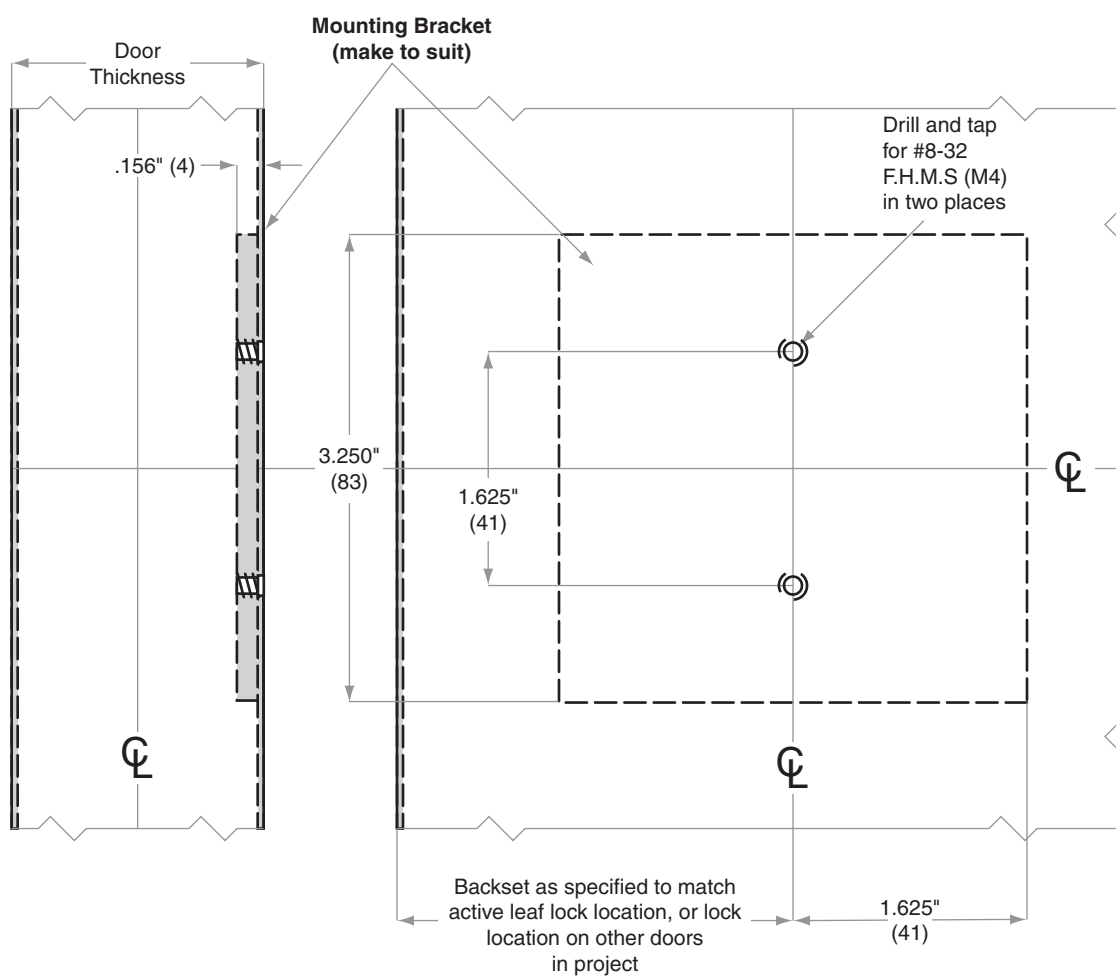

S-Series

Model S170

Door Type: Metal
Door Thickness: Any
Faceplate: None
Backsets: Any

Dimensions shown in parentheses () are in millimeters.