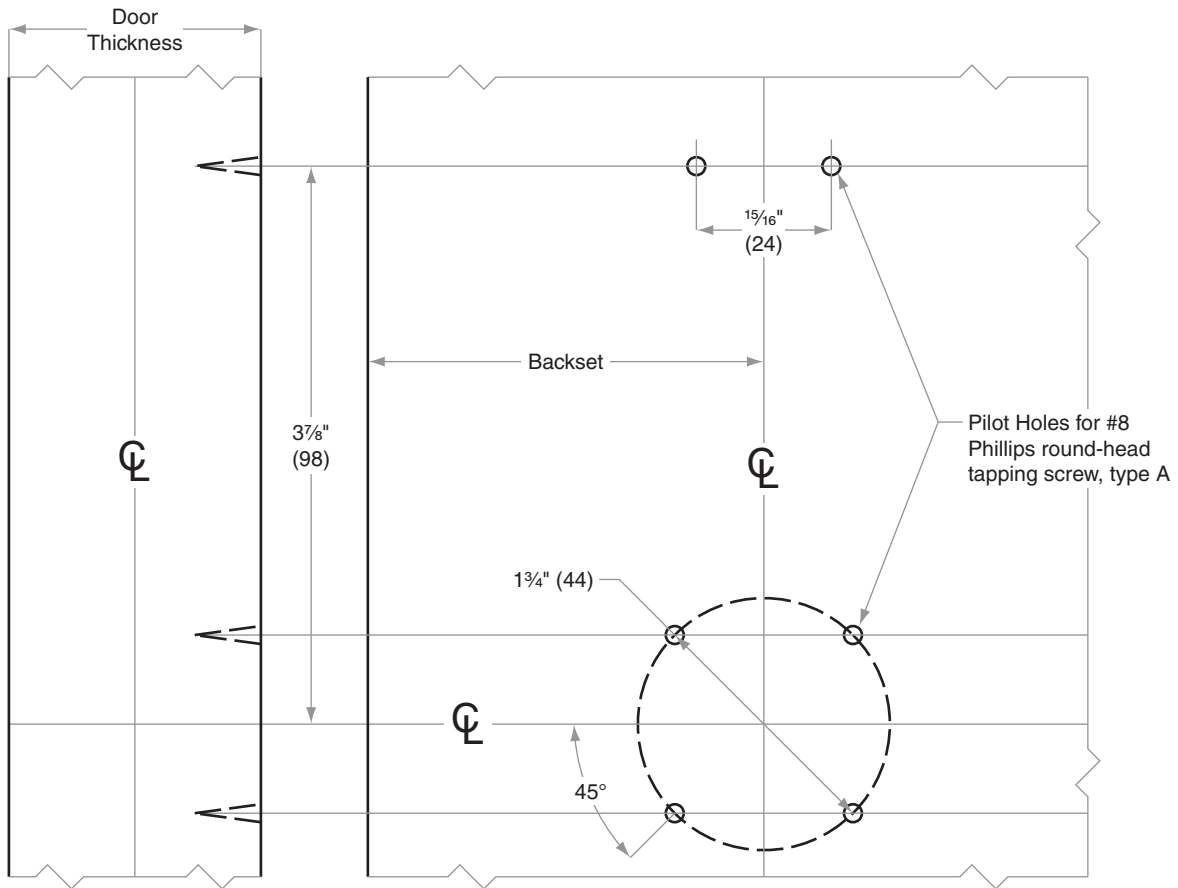

S200-Series

Model S290

Door Type: Wood or Composite
Door Thickness: Any
Faceplate: None
Backsets: Any

Dimensions shown in parentheses () are in millimeters.

Door preparation template