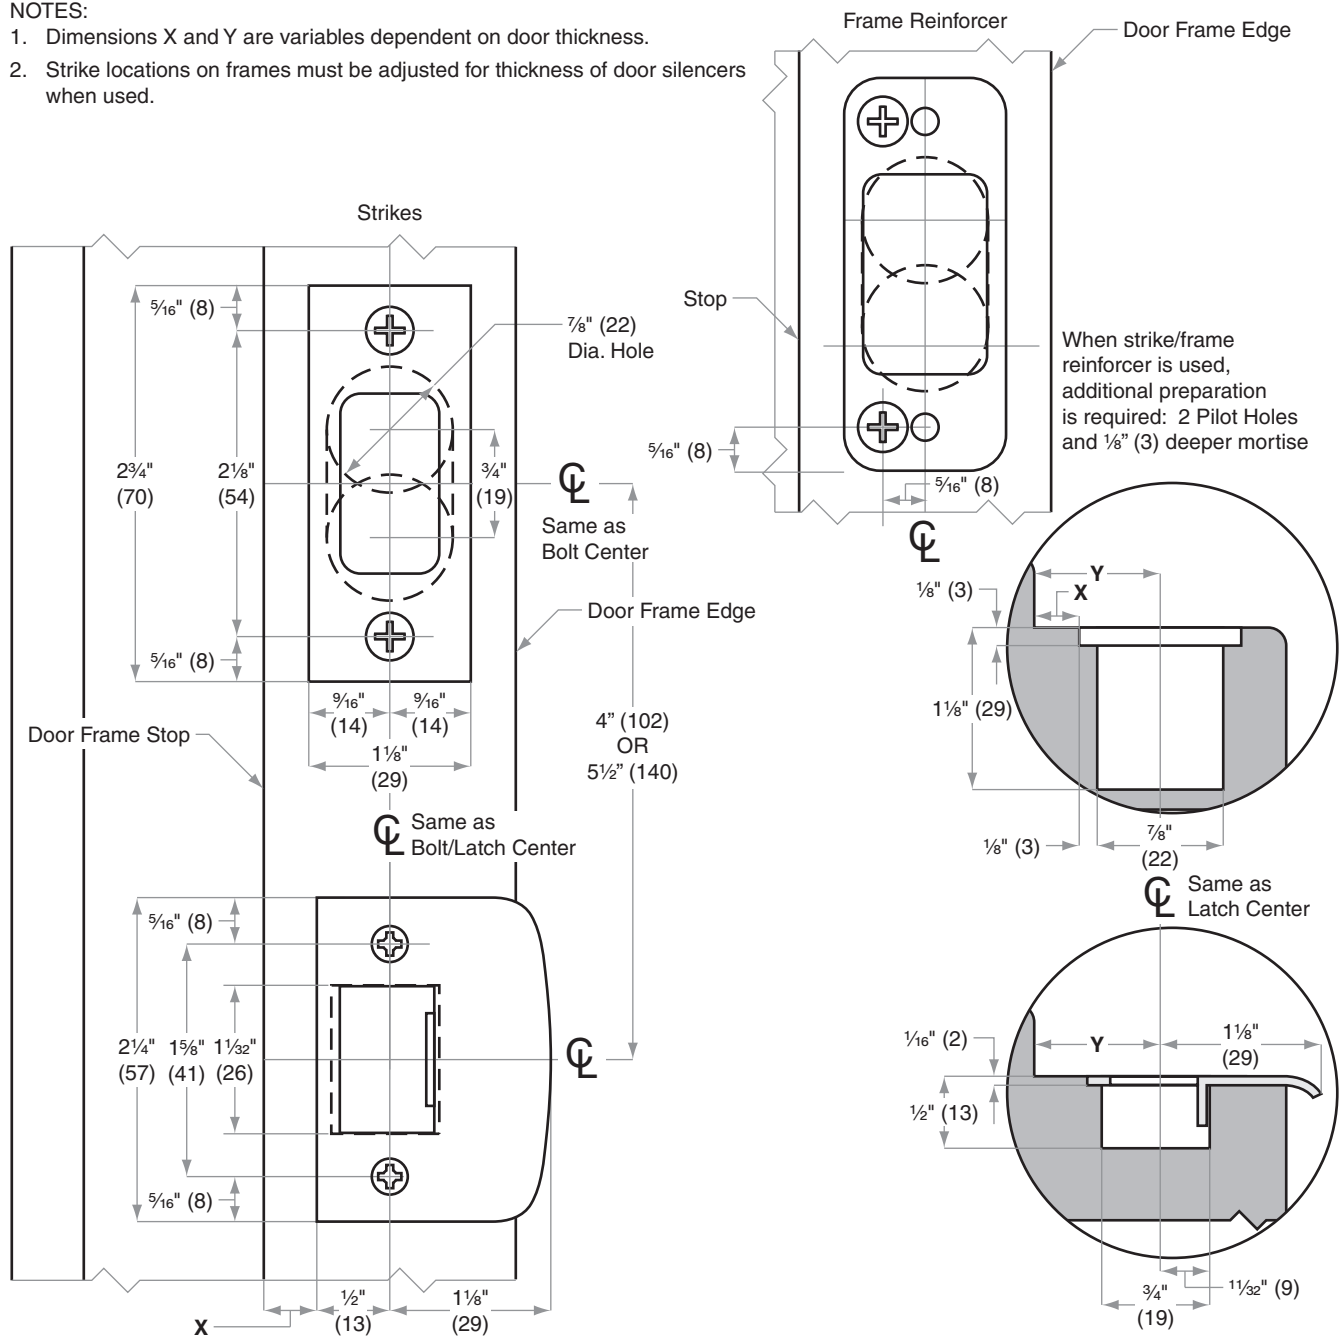

Strikes, Combination

Model 10-121 =10-094x10-026

Jamb Type: Wood
 Style: Combo Square corner, box 1 1/8" x 2 3/4", Square corner, full lip 1 5/8" x 2 1/4"
 Standard for: FE210F, RS210F, CS210
 Optional for:

NOTES:

1. Dimensions X and Y are variables dependent on door thickness.
2. Strike locations on frames must be adjusted for thickness of door silencers when used.

Dimensions shown in parentheses () are in millimeters.

Door preparation template