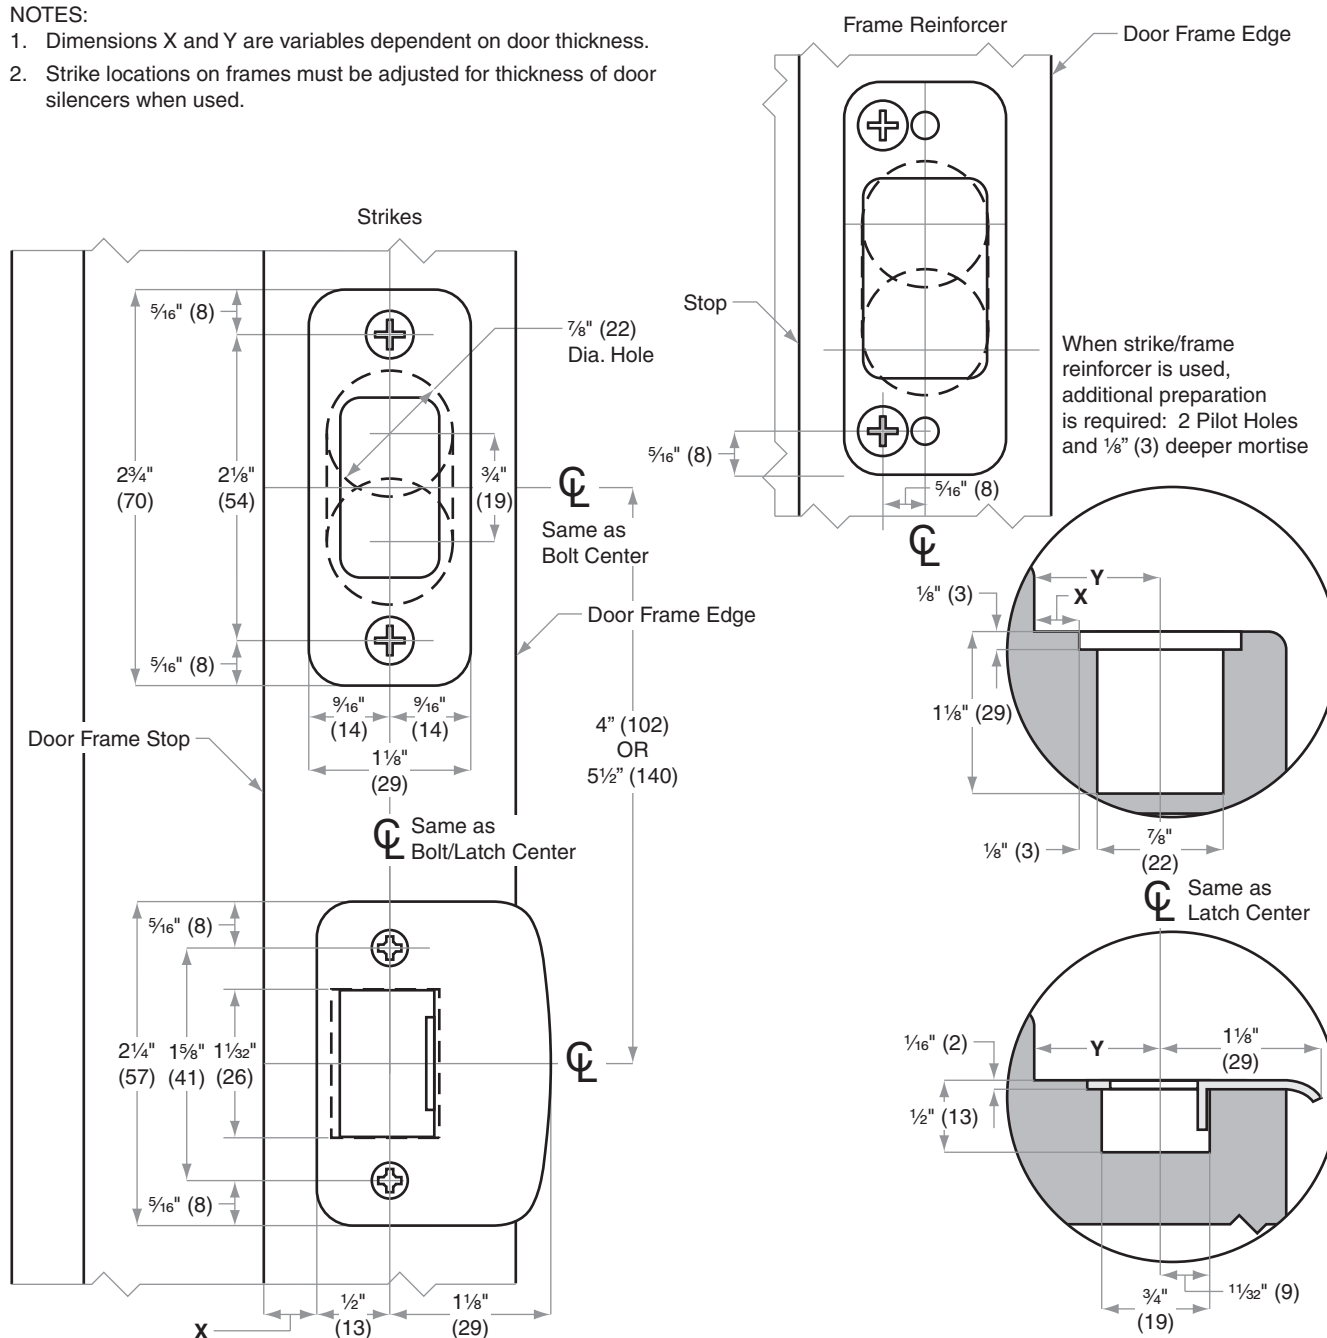

## Model 10-122 =10-116x10-027

Jamb Type: Wood  
 Style: Combo 1/2" radius corner, box 1 1/8" x 2 3/4", 1/2" radius corner, full lip 1 5/8" x 2 1/4"  
 Standard for:  
 Optional for: FE210F, RS210F, CS210

**NOTES:**

1. Dimensions X and Y are variables dependent on door thickness.
2. Strike locations on frames must be adjusted for thickness of door silencers when used.

Dimensions shown in parentheses ( ) are in millimeters.