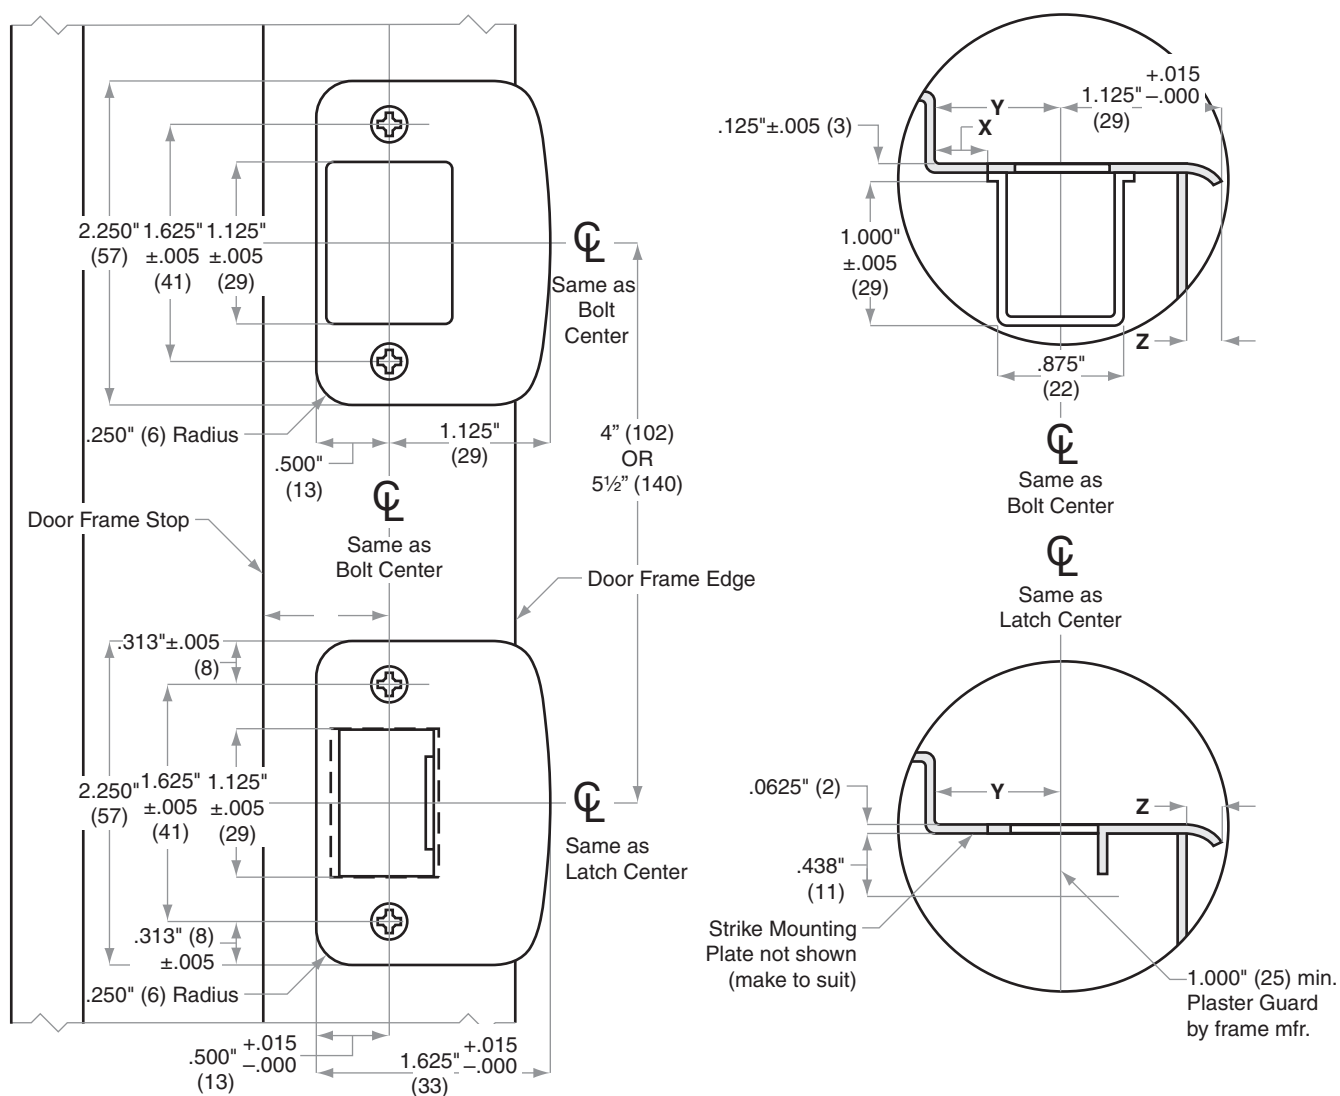

## Model 10-123 =10-092x10-027

Jamb Type: Metal  
 Style: Combo 1/4" Radius round corner, full lip, 1 5/8" x 2 1/4", no box  
 Standard for:  
 Optional for: FE210F, RS210F, CS210

**NOTES:**

1. Dimensions X, Y and Z are variables dependent on door thickness.
2. Strike location on frames must be adjusted for thickness of door silencers when used.

Dimensions shown in parentheses ( ) are in millimeters.

Door preparation template