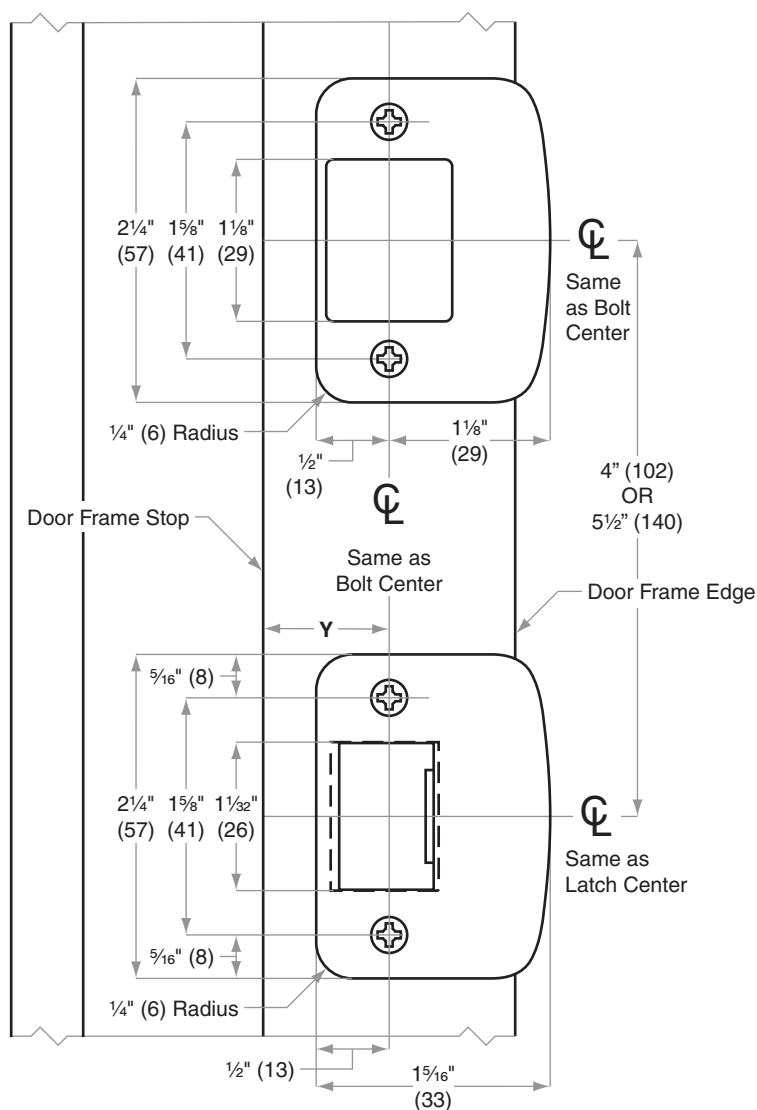

## Model 10-123 =10-092x10-027

Jamb Type: Wood  
 Style: Combo 1/4" Radius round corner, full lip, 1 5/8" x 2 1/4", no box  
 Standard for:  
 Optional for: FE210F, RS210F, CS210

**NOTE:**

1. Dimensions X, Y and Z are variables dependent on door thickness.
2. Strike location on frames must be adjusted for thickness of door silencers when used.

Dimensions shown in parentheses ( ) are in millimeters.

Door preparation template