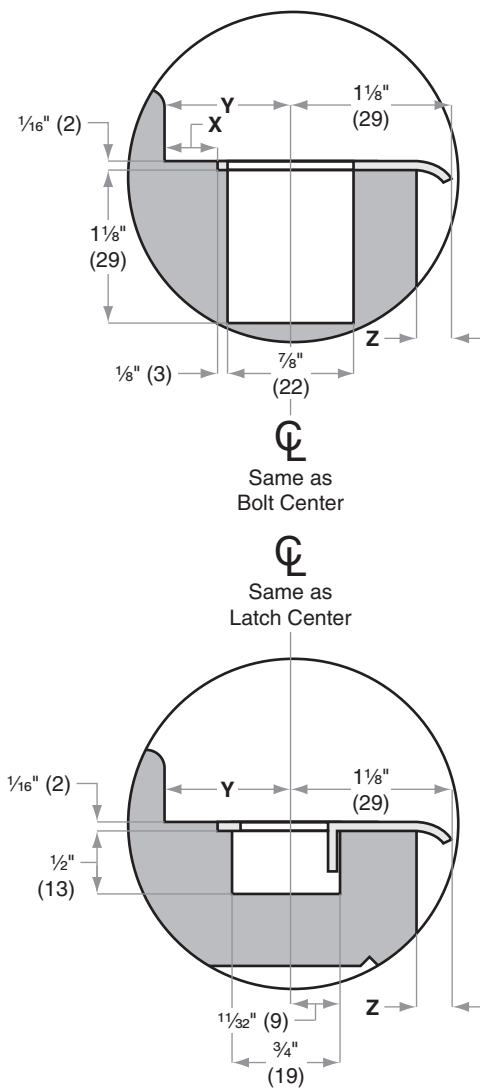

## Model 10-123 =10-092x10-027

Jamb Type: Wood  
 Style: Combo 1/4" Radius round corner, full lip, 1 5/8" x 2 1/4", no box  
 Standard for:  
 Optional for: FE210F, RS210F, CS210

**NOTE:**

1. Dimensions X, Y and Z are variables dependent on door thickness.
2. Strike location on frames must be adjusted for thickness of door silencers when used.

Dimensions shown in parentheses ( ) are in millimeters.

Door preparation template