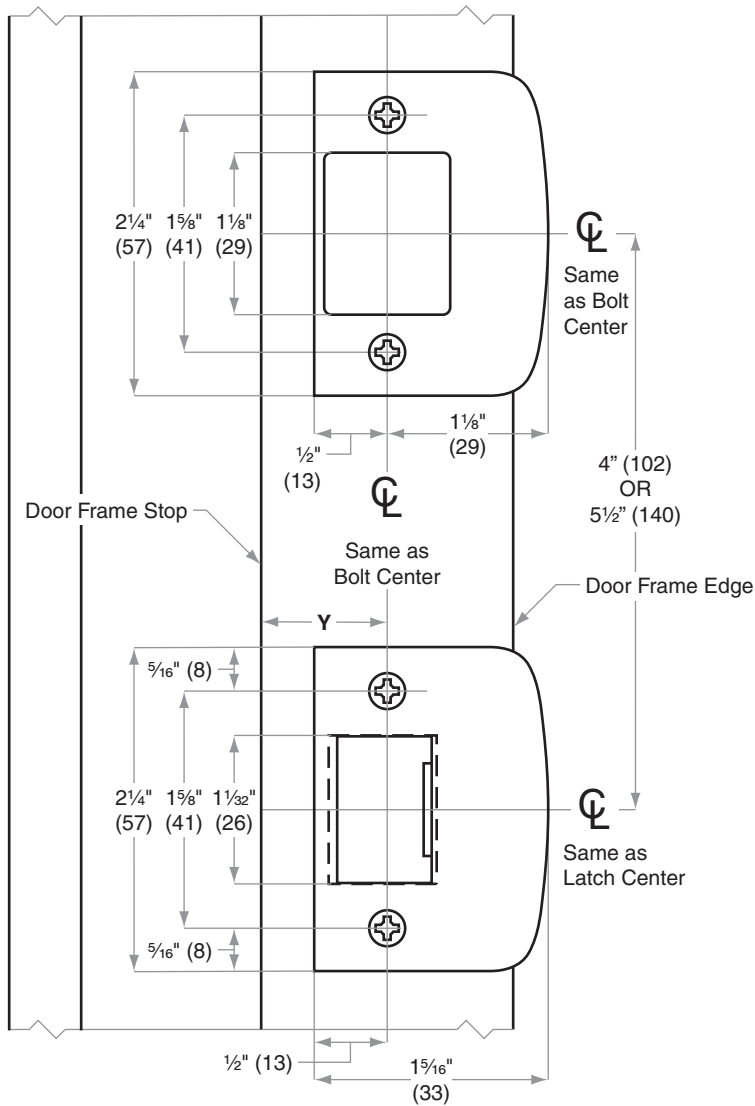

Strikes, Combination

Models 10-124 and 10-259 =10-095x10-026

Jamb Type: Wood
 Style: Combo Square corner, full lip, 1 5/8" x 2 1/4", no box
 Standard for:
 Optional for: FE210F, RS210F, CS210

NOTE:

1. Dimensions X, Y and Z are variables dependent on door thickness.
2. Strike location on frames must be adjusted for thickness of door silencers when used.

Dimensions shown in parentheses () are in millimeters.

Door preparation template