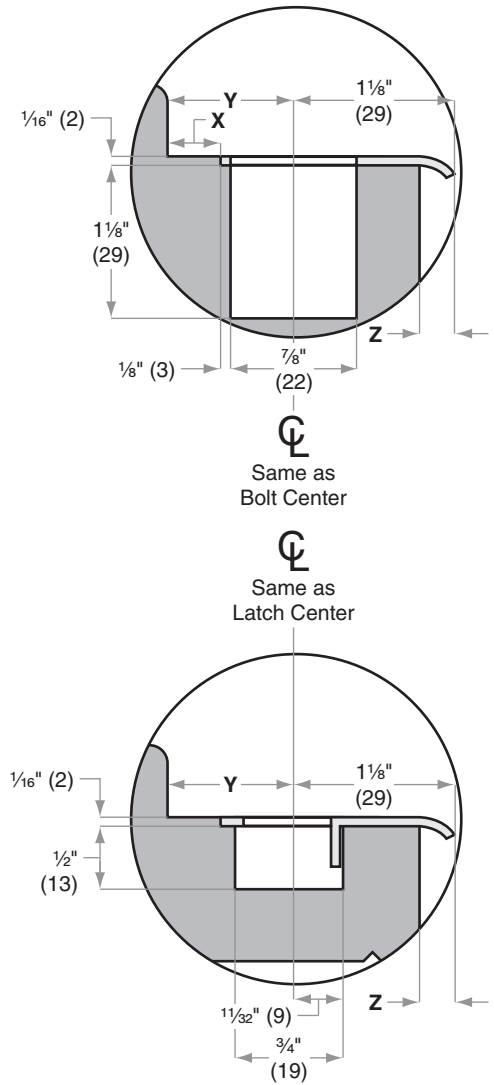

Strikes, Combination

Models 10-124 and 10-259 =10-095x10-026

Jamb Type: Wood
 Style: Combo Square corner, full lip, 1 5/8" x 2 1/4", no box
 Standard for:
 Optional for: FE210F, RS210F, CS210

NOTE:

1. Dimensions X, Y and Z are variables dependent on door thickness.
2. Strike location on frames must be adjusted for thickness of door silencers when used.

Dimensions shown in parentheses () are in millimeters.

Door preparation template