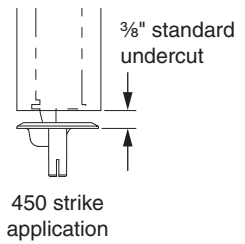

A = 1/8" Radius (4 places)
 B = 1/4" Radius (4 places)

Fire Rated Only
 Ø 5/32" 1 1/2" Deep (4 places)

#29 Drill pilot hole
 1" deep (2 places)

Inside face of lock stile, LHR door (RHR opposite)

33/3550AWDC
 33/3550AWDC-F
 WOOD DOOR APPLICATION
 CONCEALED VERTICAL DEVICE