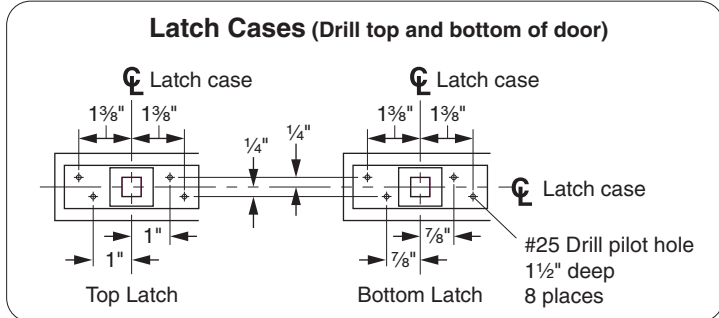

A = 1/8" Radius (4 places)
 B = 1/4" Radius (4 places)

Fire Rated Only
 Ø 5/32" 1 1/2" Deep (4 places)

#29 Drill pilot hole
 1" deep (2 places)

Inside face of lock stile, LHR door (RHR opposite)

33/3550AWDC
 33/3550AWDC-F
 WOOD DOOR APPLICATION
 CONCEALED VERTICAL DEVICE