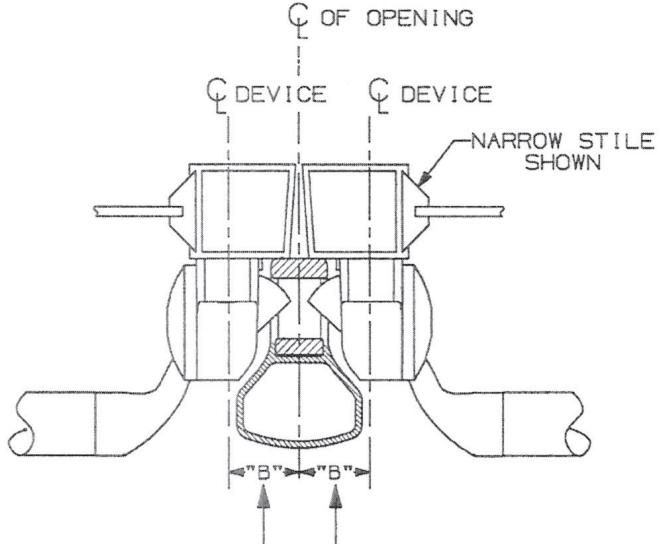

WIDE STILE SHOWN

SINGLE DOOR INSTALLATION		
STRIKE	DIMENSION "B"	MIN. STILE
299	1 19/32"	2 13/16"
264	1 11/32"	2 9/16"
1606	1 5/32"	2 3/8"
1409/1439	25/32"	1 3/4"
1410	25/32"	1 3/4"

LHR SHOWN  
RHR OPPOSITE

SINGLE DOOR OPENING  
39 13/16" TO FINISHED FLOOR.

DOUBLE DOOR OPENING  
WITH VON DUPRIN MULLION  
39-11/16"

CROSSBAR 36 13/16" FROM FINISHED FLOOR

DOUBLE DOOR INSTALLATION WITH VON DUPRIN MULLIONS			
MULLION	STRIKE	DIMENSION "B"	MIN. STILE
5654	299	2 5/32"	2 3/4"
5654	264	1 29/32"	2 1/2"
4954	299	2 19/32"	3 3/16"
4954	264	2 11/32"	2 15/16"
1654	1606	2 5/32"	2 3/4"
5754	1408	1-9/32"	1-3/4"

## 55L AND 55L-BE RIM DEVICE (METAL DOOR)