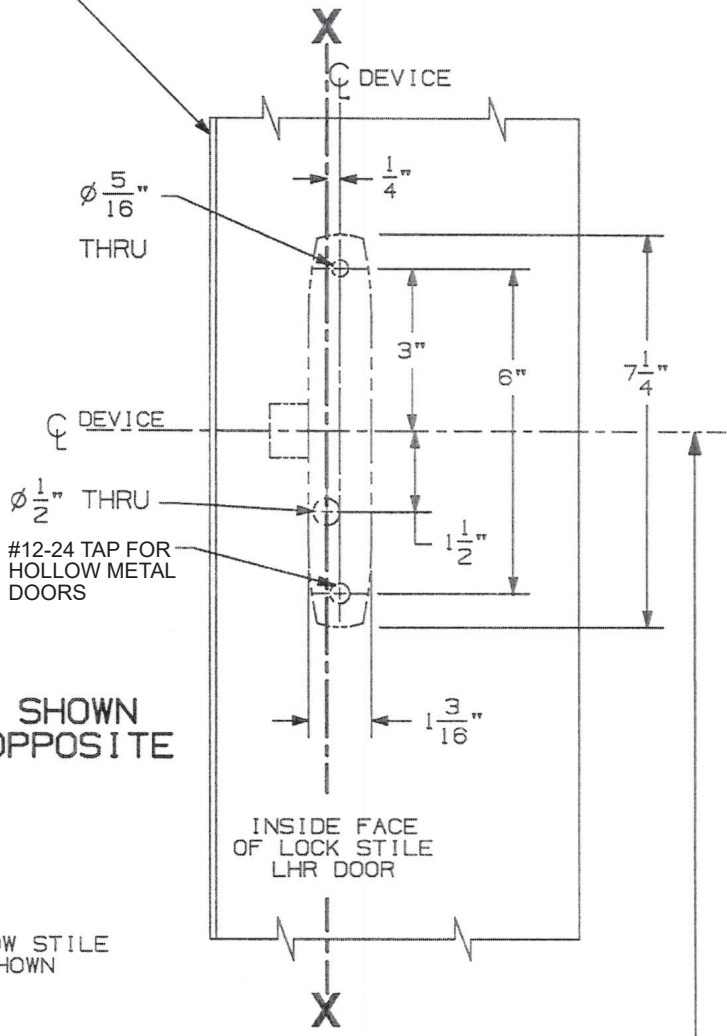

WIDE STILE SHOWN

SINGLE DOOR INSTALLATION		
STRIKE	DIMENSION "B"	MIN. STILE
299	1 19/32"	2 13/16"
264	1 11/32"	2 9/16"
1606	1 5/32"	2 3/8"
1409/1439	25/32"	1 3/4"
1410	25/32"	1 3/4"

LHR SHOWN  
RHR OPPOSITE

SINGLE DOOR OPENING  
39 13/16" TO FINISHED FLOOR.

DOUBLE DOOR OPENING  
WITH VON DUPRIN MULLION  
39-11/16"

CROSSBAR 36 13/16" FROM FINISHED FLOOR

DOUBLE DOOR INSTALLATION WITH VON DUPRIN MULLIONS			
MULLION	STRIKE	DIMENSION "B"	MIN. STILE
5654	299	2 5/32"	2 3/4"
5654	264	1 29/32"	2 1/2"
4954	299	2 19/32"	3 3/16"
4954	264	2 11/32"	2 15/16"
1654	1606	2 5/32"	2 3/4"
5754	1408	1-9/32"	1-3/4"

## 55L AND 55L-BE RIM DEVICE (METAL DOOR)