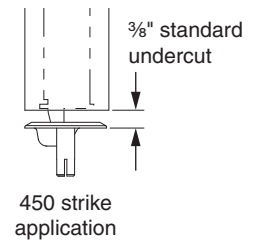

Inside face of lock stile, LHR door (RHR opposite)

98/9950WDC  
 98/9950WDC-F  
 WOOD DOOR APPLICATION  
 CONCEALED VERTICAL DEVICE

TEMPLATE NUMBER: 24663650\_c

DATE: 3-30-16