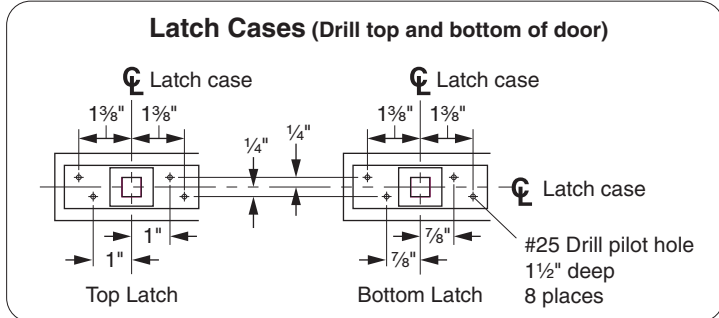

Inside face of lock stile, LHR door (RHR opposite)

98/9950WDC  
 98/9950WDC-F  
 WOOD DOOR APPLICATION  
 CONCEALED VERTICAL DEVICE

TEMPLATE NUMBER: 24663650\_c

DATE: 3-30-16