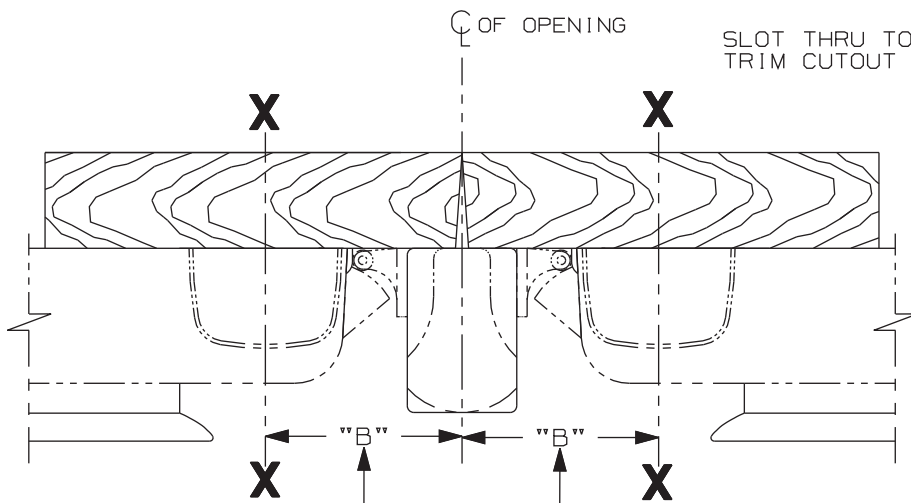

SINGLE DOOR INSTALLATION		
STRIKE	DIM. "B"	MIN. STILE
909	2 3/8"	4 1/2"

SINGLE DOOR OPENING
39 13/16" TO FINISHED FLOOR

DOUBLE DOOR OPENING
WITH VON DUPRIN MULLION
39 11/16" TO FINISHED FLOOR

REMOVE GLASS STOP OR BEAD
IN AREA OF DEVICE IF REQUIRED
UNLESS GBK IS USED.

LHR SHOWN
RHR OPPOSITE

DOUBLE DOOR INSTALLATION WITH VON DUPRIN MULLIONS			
MULLION	STRIKE	DIM. "B"	MIN. STILE
4954	909	3 3/8"	4 7/8"
9954	954	3 1/2"	5 "
5654	909	2 15/16"	4 3/8"

FOR OUTSIDE TRIM PREPARATION, WHEN REQUIRED,
SEE ADDITIONAL TRIM TEMPLATE

NOTE:
MOUNTING HOLES TO BE PREPARED
AT INSTALLATION ON DOOR.

XP98/XP99 & XP98-F/XP99-F, TP, K, & L Series Rim Device (Wood Door)

VON DUPRIN®

NOTES: SEE MASTER SHEET #10001 FOR SUGGESTED REINFORCING

TEMPLATE
NUMBER: