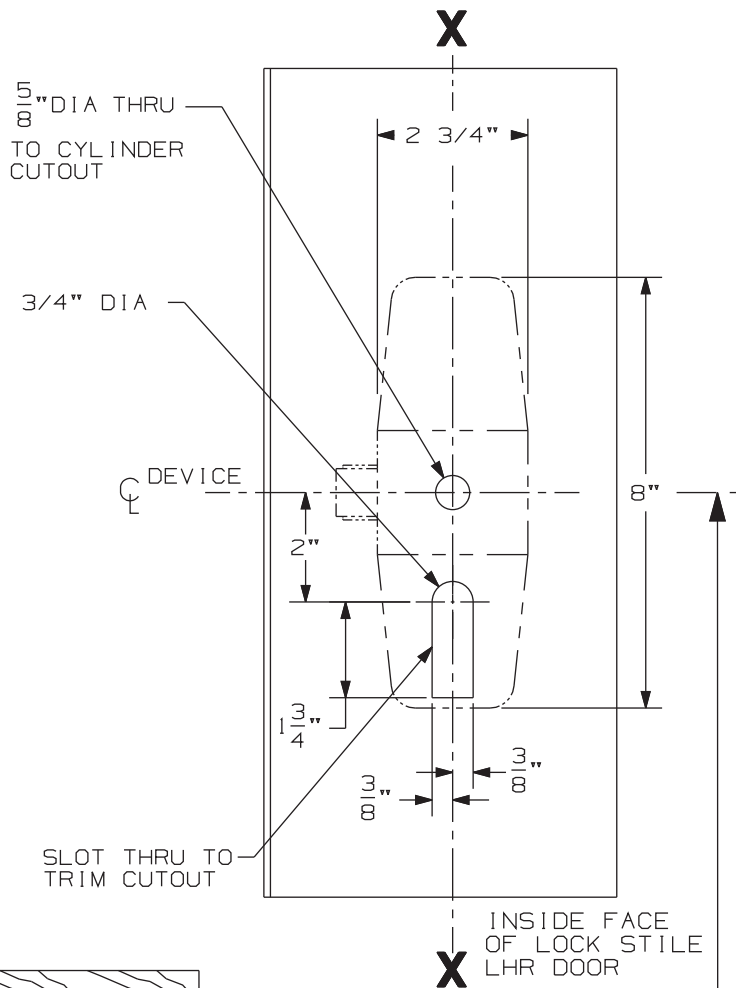

SINGLE DOOR INSTALLATION		
STRIKE	DIM. "B"	MIN. STILE
909	2 3/8"	4 1/2"

SINGLE DOOR OPENING
39 13/16" TO FINISHED FLOOR

DOUBLE DOOR OPENING
WITH VON DUPRIN MULLION
39 11/16" TO FINISHED FLOOR

REMOVE GLASS STOP OR BEAD
IN AREA OF DEVICE IF REQUIRED
UNLESS GBK IS USED.

LHR SHOWN
RHR OPPOSITE

DOUBLE DOOR INSTALLATION WITH VON DUPRIN MULLIONS			
MULLION	STRIKE	DIM. "B"	MIN. STILE
4954	909	3 3/8"	4 7/8"
9954	954	3 1/2"	5 "
5654	909	2 15/16"	4 3/8"

FOR OUTSIDE TRIM PREPARATION, WHEN REQUIRED,
SEE ADDITIONAL TRIM TEMPLATE

NOTE:
MOUNTING HOLES TO BE PREPARED
AT INSTALLATION ON DOOR.

XP98/XP99 & XP98-F/XP99-F, TP, K, & L Series Rim Device (Wood Door)

VON DUPRIN®

NOTES: SEE MASTER SHEET #10001 FOR SUGGESTED REINFORCING

TEMPLATE
NUMBER: