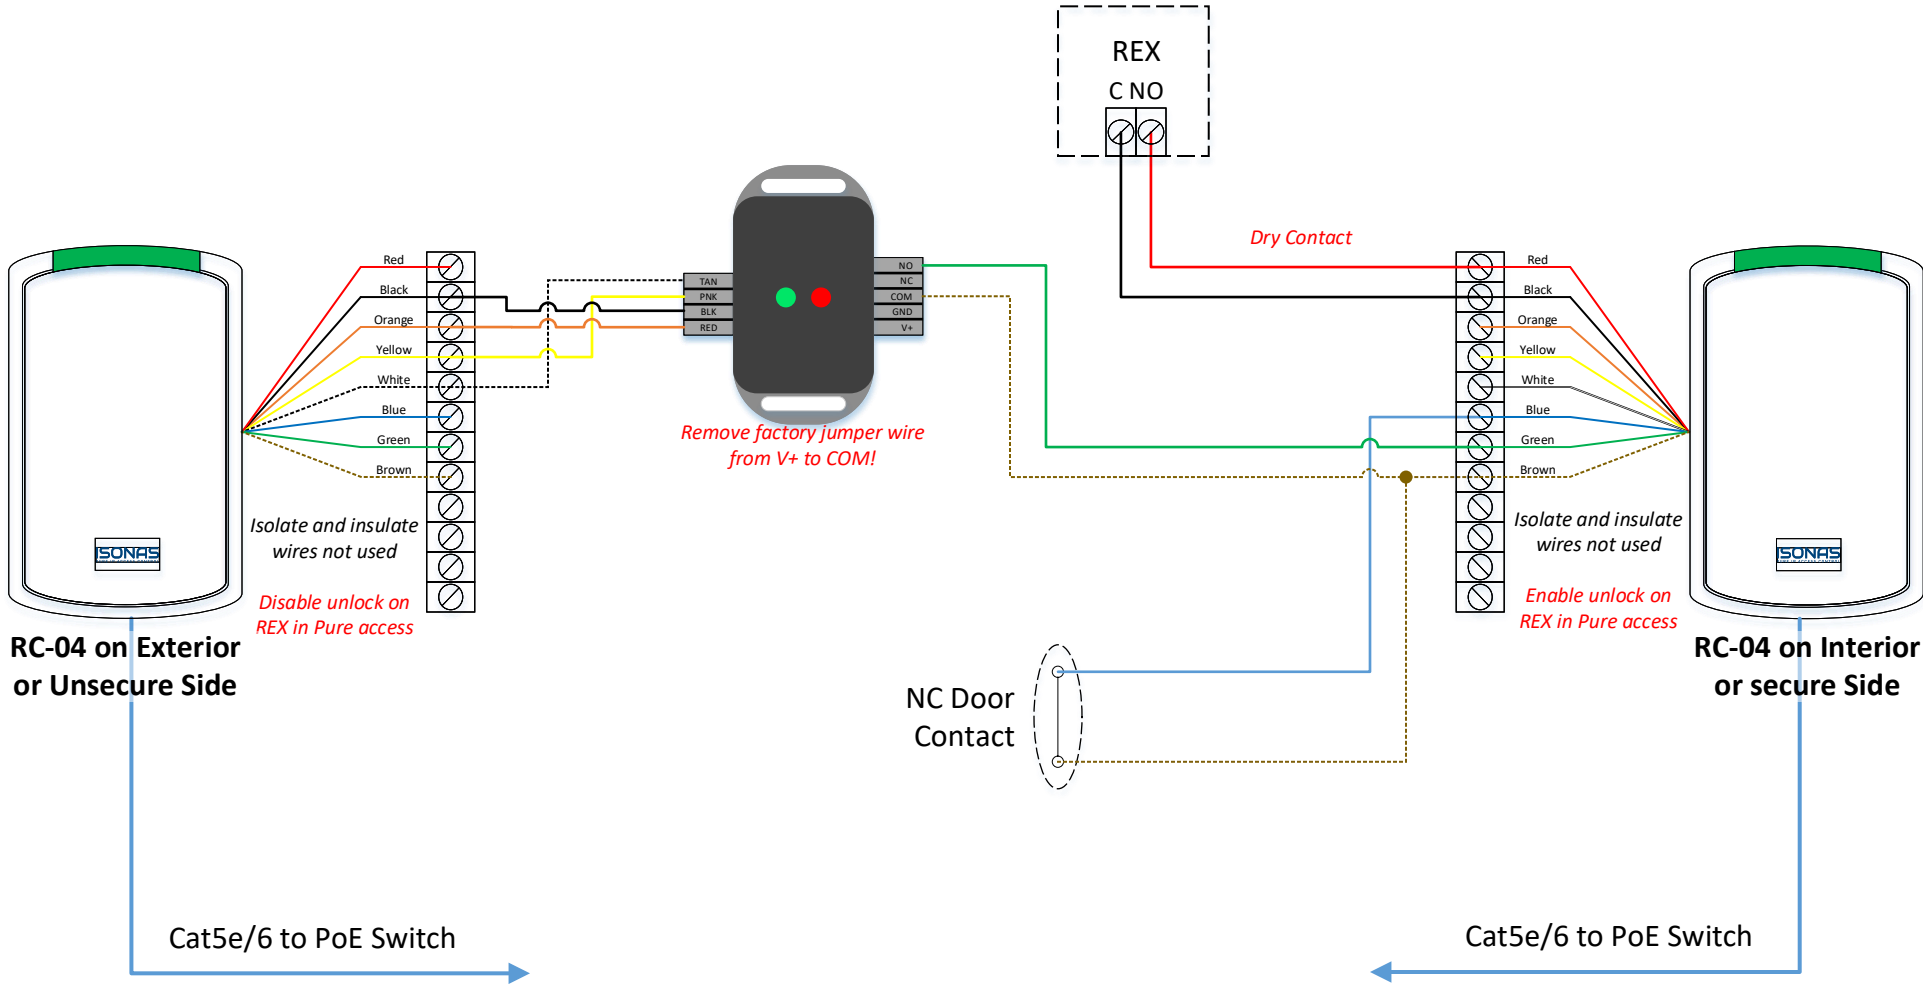

Input on 1511s(DE Maglock) or
101-DE/DKE (S6000DE Exit Device)
*Must be ordered with "Reset on
REX" Feature*

RC-04 on Exterior
or Unsecure Side

RC-04 on Interior
or secure Side

PureIP RC-04 with PoE IN/OUT Integration with SDC Delayed Egress

Dwg No: 04-EDK-ST-INOUT	Sheet 1	of 1
Date: 10-2-2017	Drawn By: David Tamarchenko	Version: 1.00.00

ISONAS
PURE IP ACCESS CONTROL

4750 Walnut Street Suite 110
Boulder, CO 80301
www.isonas.com