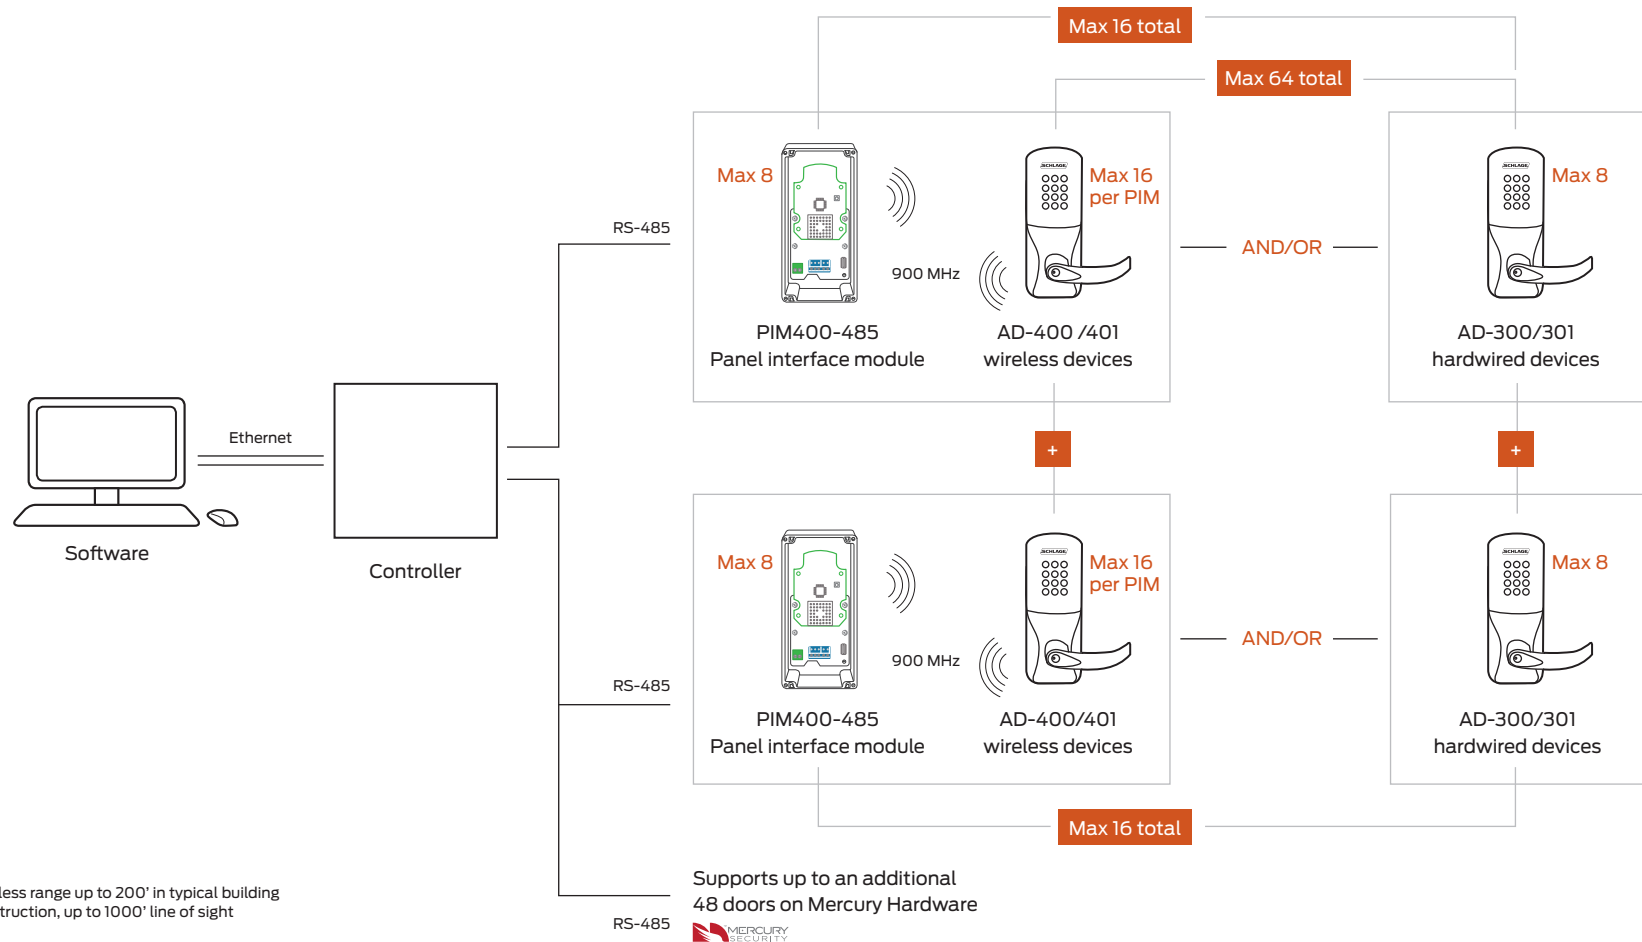

RS-485 integration for AD-300 and AD-301 hardwired and AD-400 and AD-401 wireless devices

Wireless range up to 200' in typical building construction, up to 1000' line of sight

Supports up to an additional
48 doors on Mercury Hardware