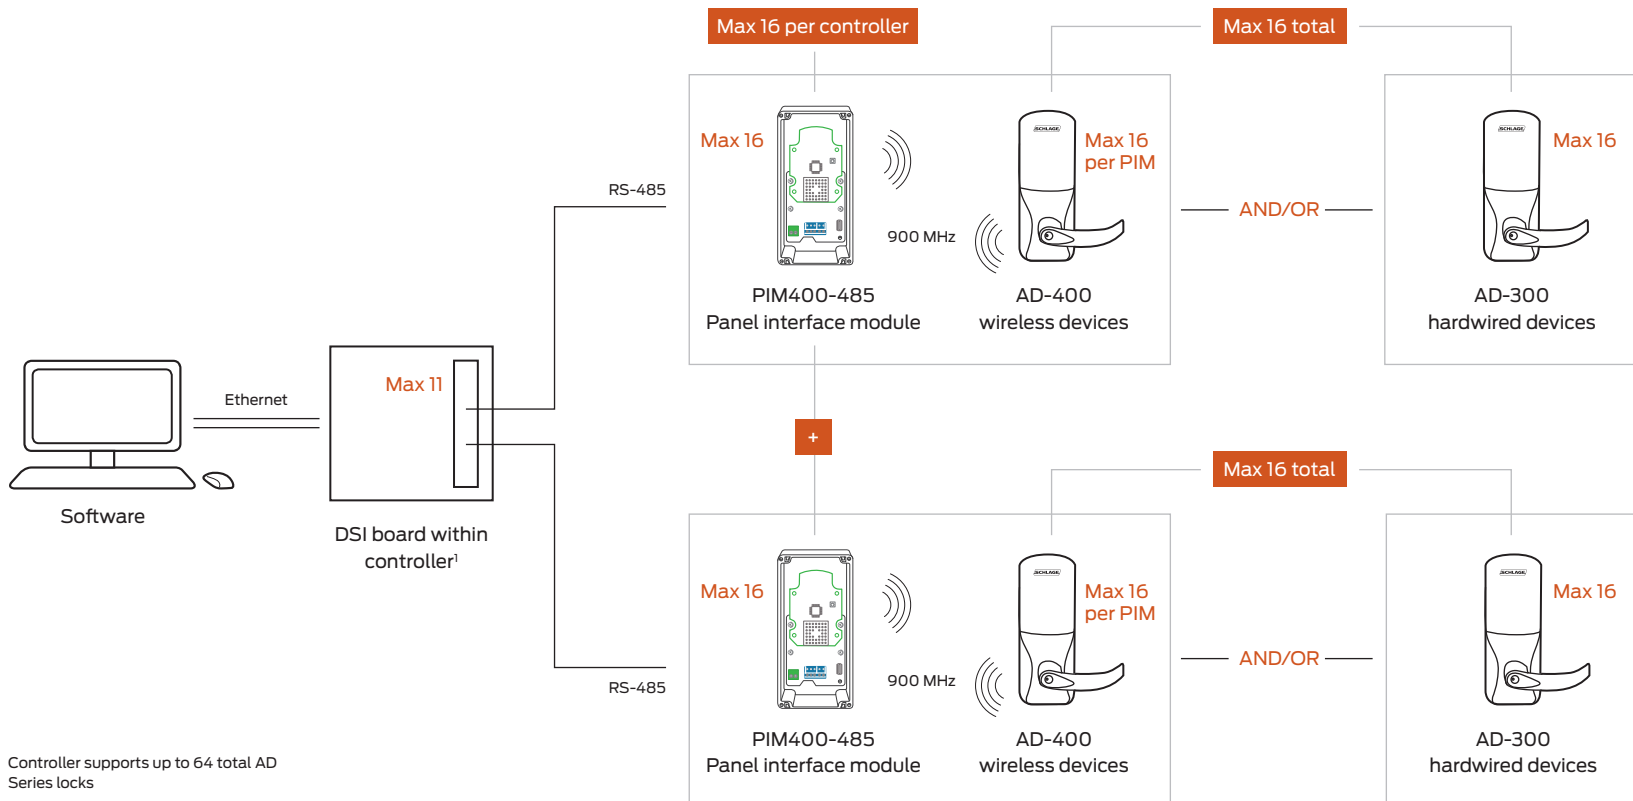

# RS-485 integration for AD-300 hardwired and AD-400 wireless devices

<sup>1</sup> Controller supports up to 64 total AD Series locks

AD-400 wireless range up to 200' in typical building construction, up to 1000' line of sight.