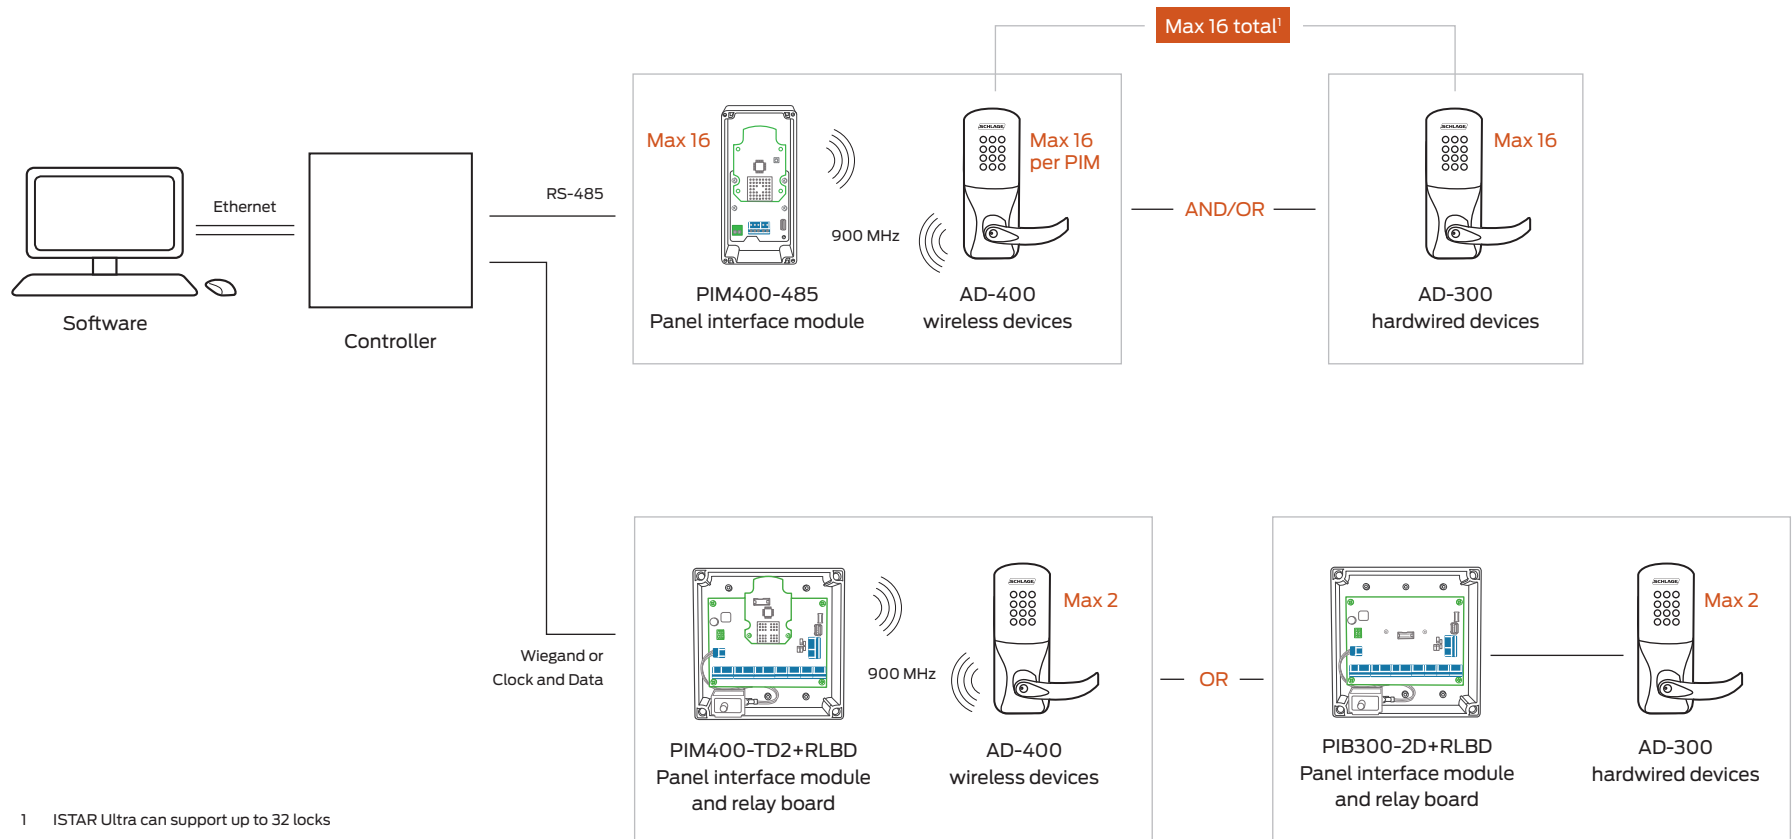

# RS-485 or Wiegand or Clock and Data integration for AD-300 hardwired and AD-400 wireless devices

<sup>1</sup> ISTAR Ultra can support up to 32 locks

AD-400 wireless range up to 200' in typical building construction, up to 1000' line of sight.