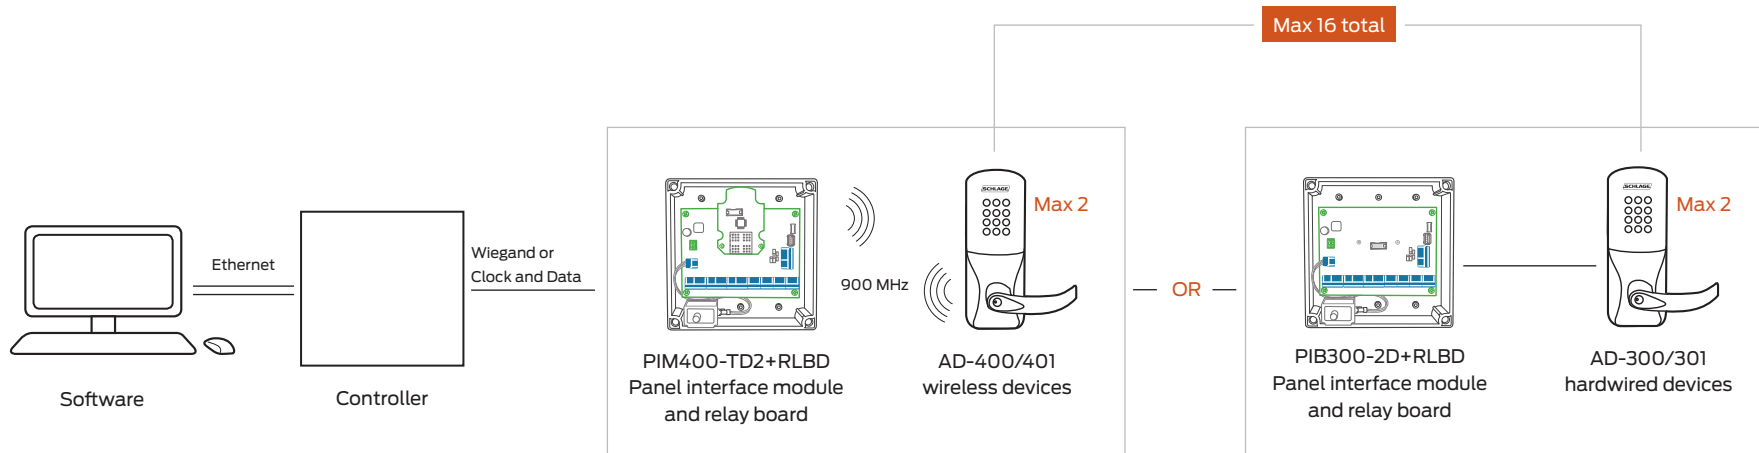

# Wiegand or Clock and Data integration for AD-300 and AD-301 hardwired and AD-400 and AD-401 wireless devices

Wireless range up to 200' in typical building construction, up to 1000' line of sight