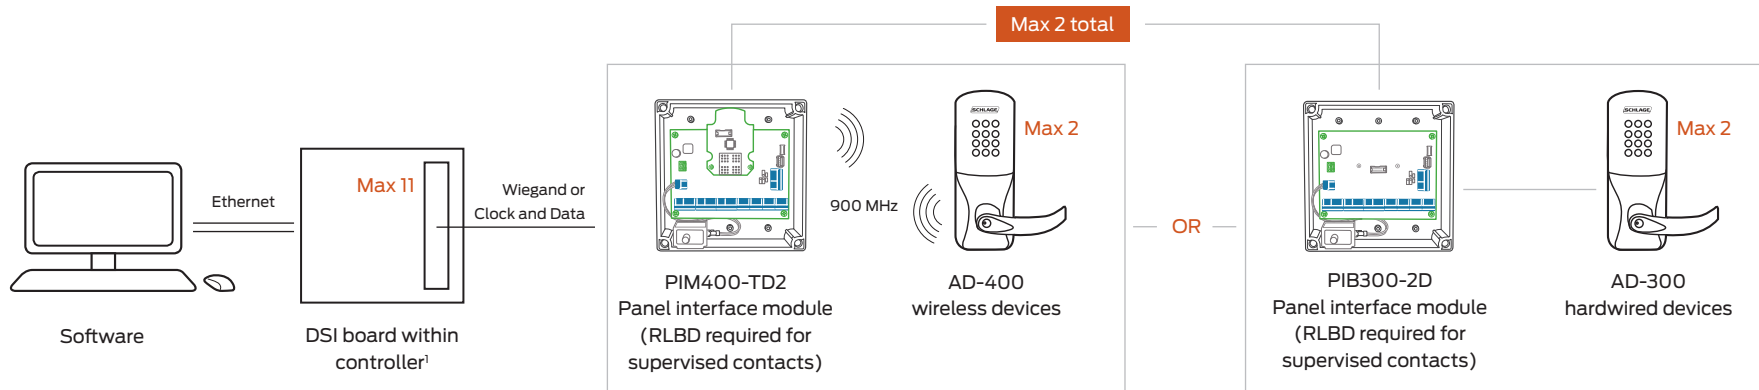

Wiegand or Clock and Data integration for AD-300 hardwired and AD-400 wireless devices

¹ Controller supports up to 22 total AD Series locks

AD-400 wireless range up to 200' in typical building construction, up to 1000' line of sight.