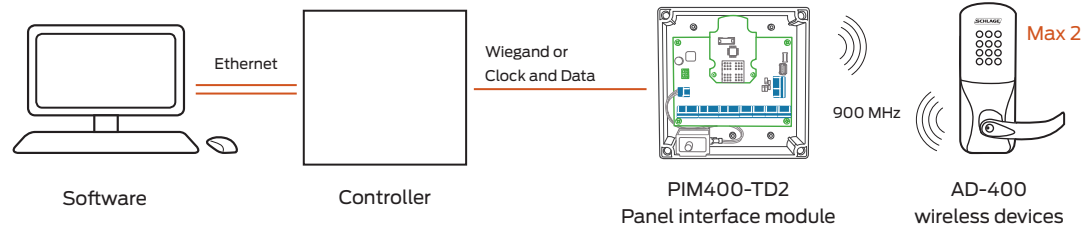

# Wiegand or Clock and Data integration AD-400 wireless devices

AD-400 wireless range up to 200' in typical building construction, up to 1000' line of sight.