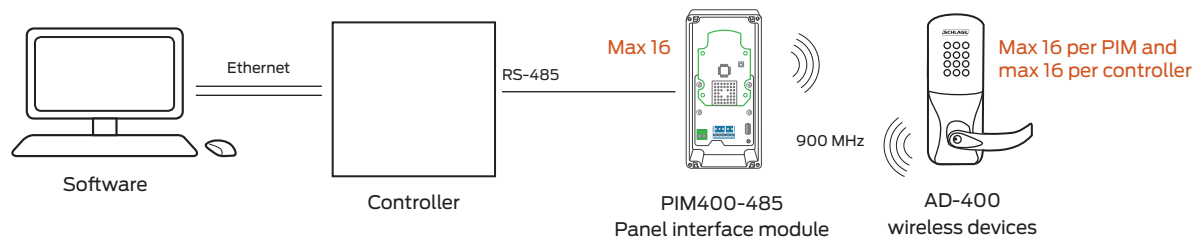

RS-485 integration for AD-400 wireless devices

AD-400 wireless range up to 200' in typical building construction, up to 1000' line of sight.