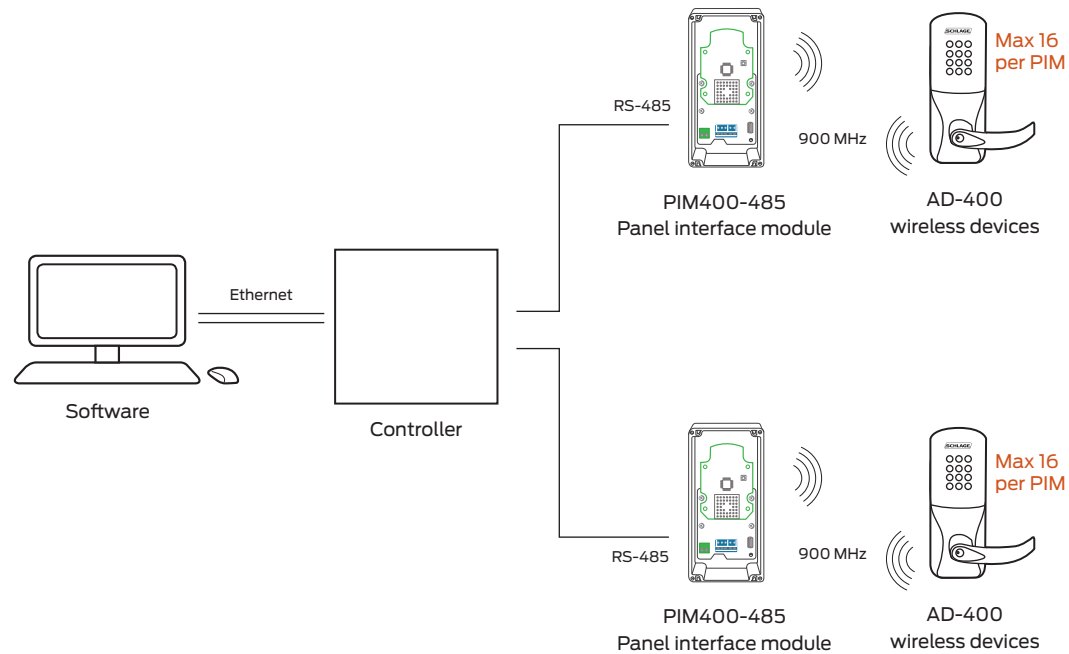

# RS-485 integration for AD-400 wireless devices

AD-400 wireless range up to 200' in typical building construction, up to 1000' line of sight.