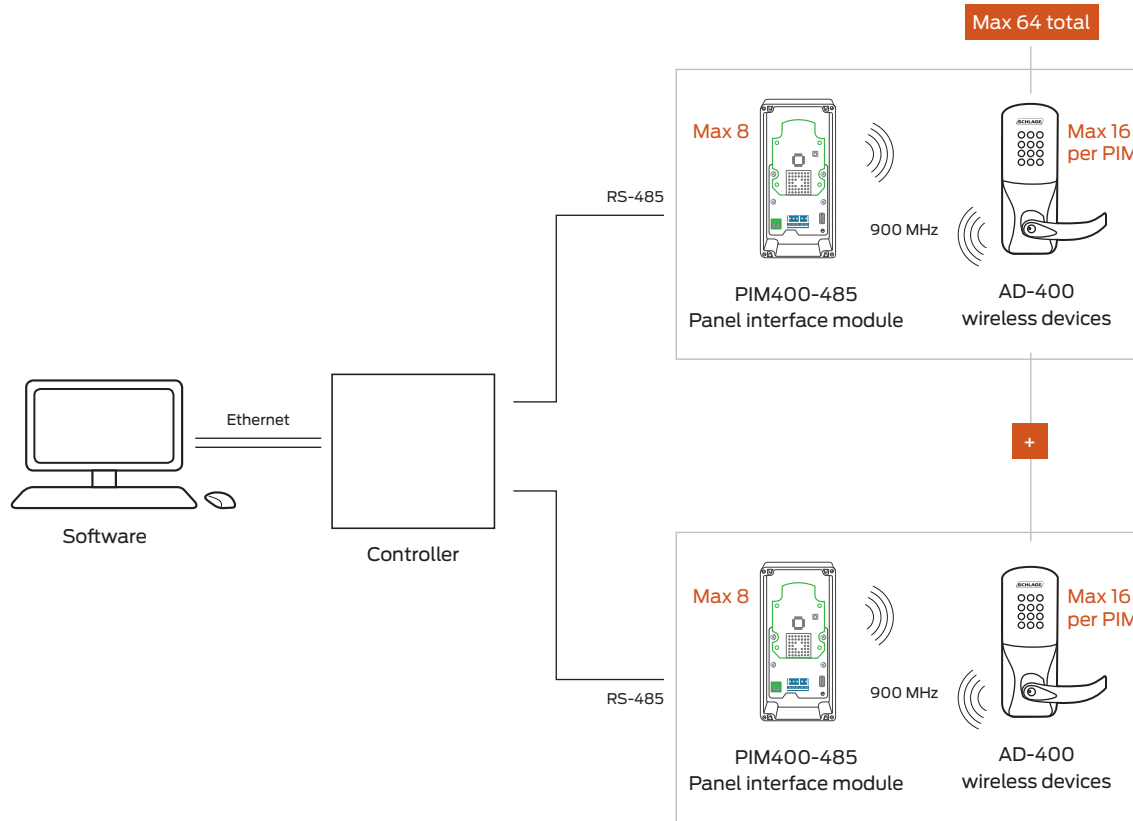

RS-485 integration for AD-400 wireless devices

AD-400 wireless range up to 200' in typical building construction, up to 1000' line of sight.