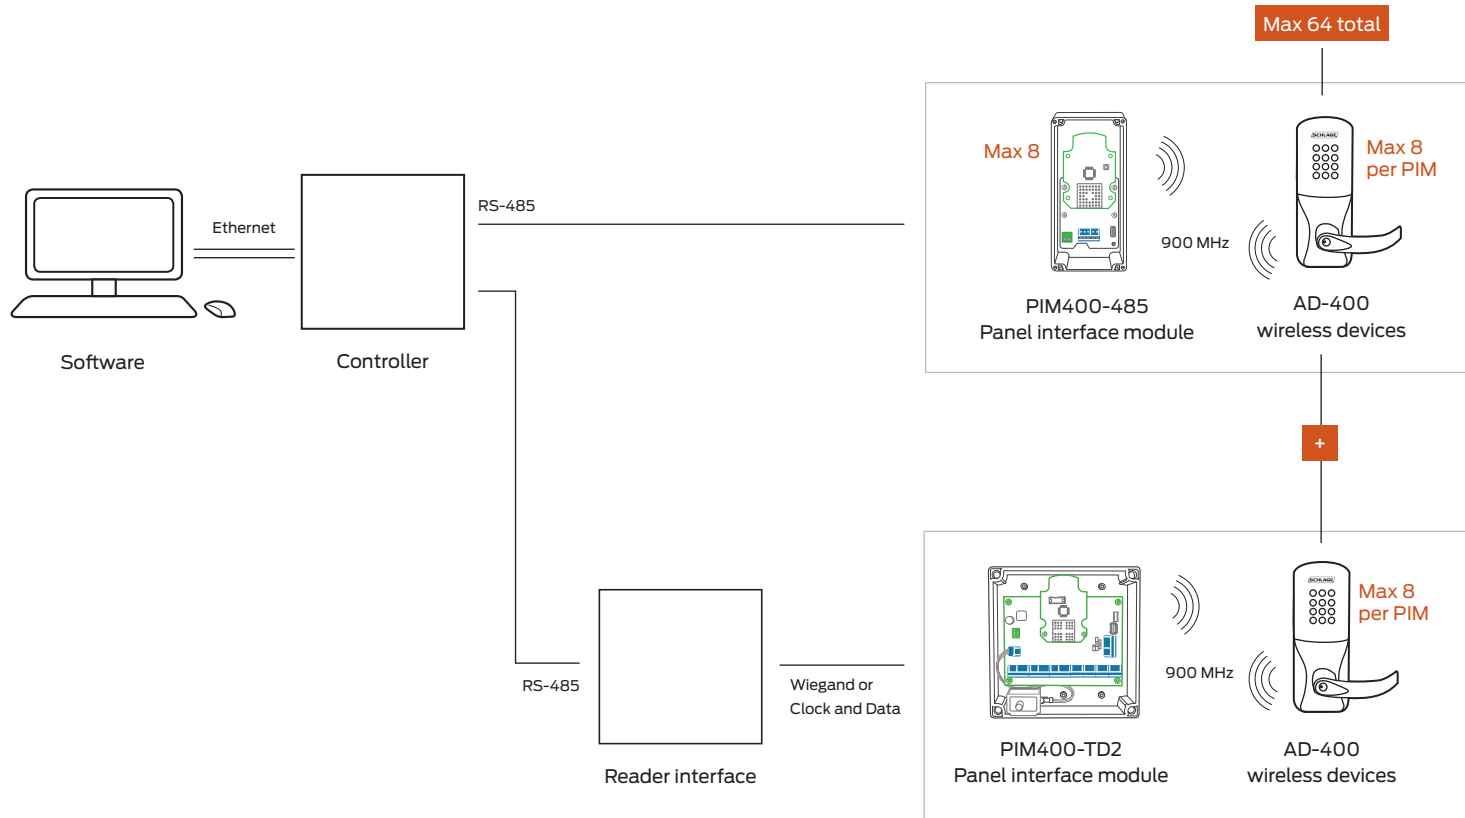

RS-485 integration or Wiegand or Clock and Data integration for AD-400 wireless devices

AD-400 wireless range up to 200' in typical building construction, up to 1000' line of sight.