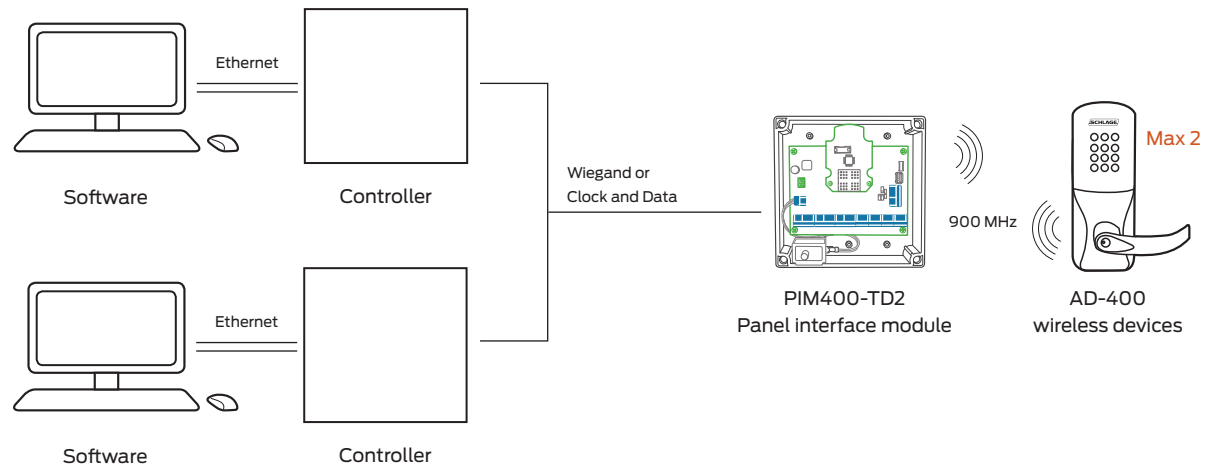

# Wiegand or Clock and Data integration AD-400 wireless devices

Wireless range up to 200' in typical building construction, up to 1000' line of sight