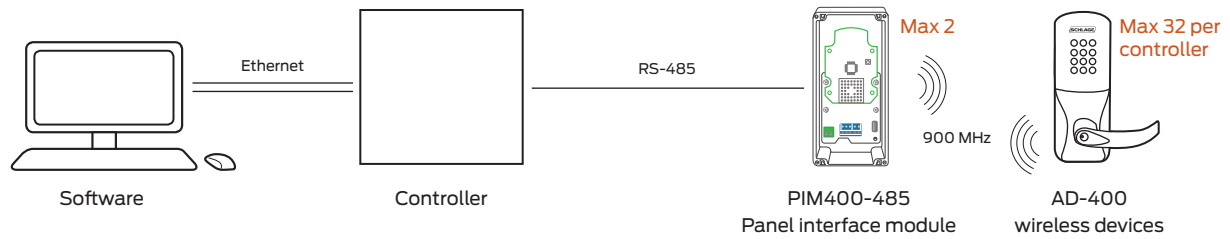

# RS-485 integration for AD-400 wireless devices

AD-400 wireless range up to 200' in typical building construction, up to 1000' line of sight.