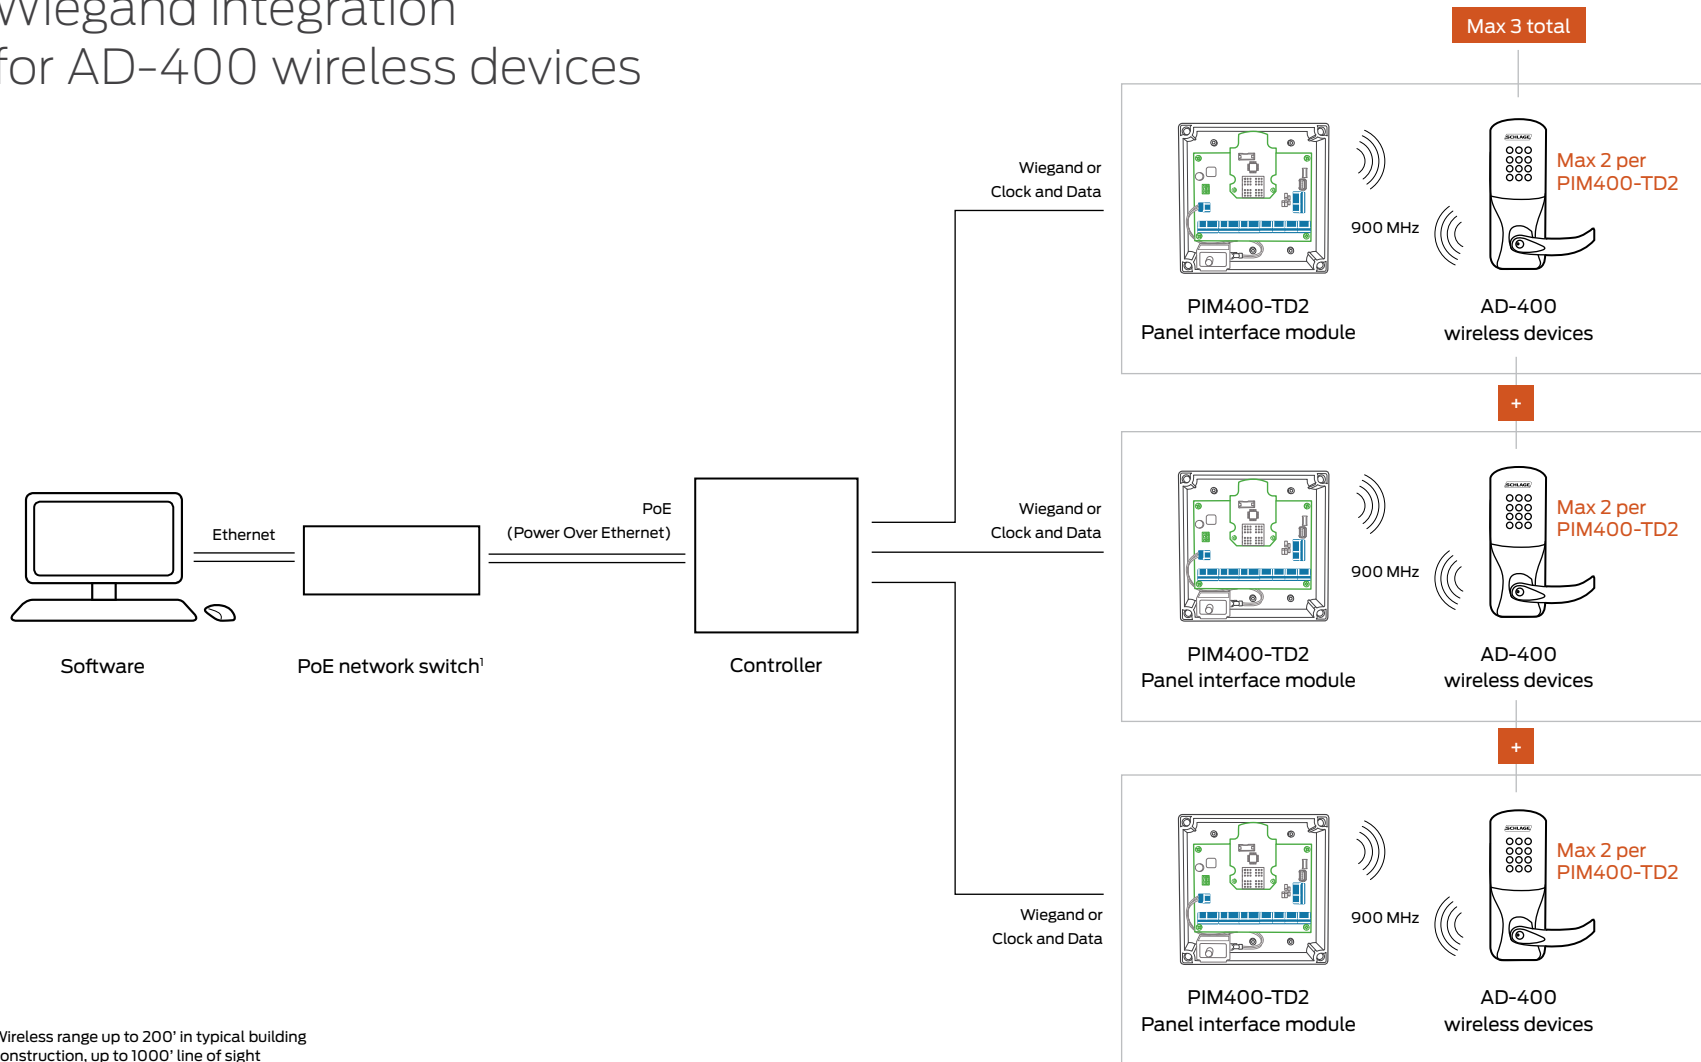

Wiegand integration for AD-400 wireless devices

Wireless range up to 200' in typical building construction, up to 1000' line of sight