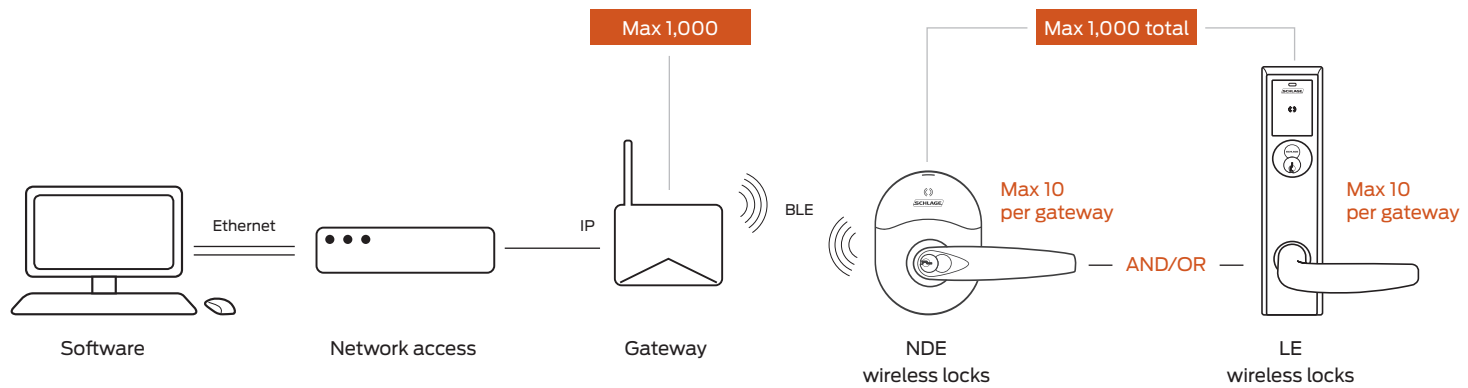

Gateway IP(PoE) integration for NDE and LE wireless locks

Gateway communication range up to 30' in typical building environments; a detailed site survey is recommended.