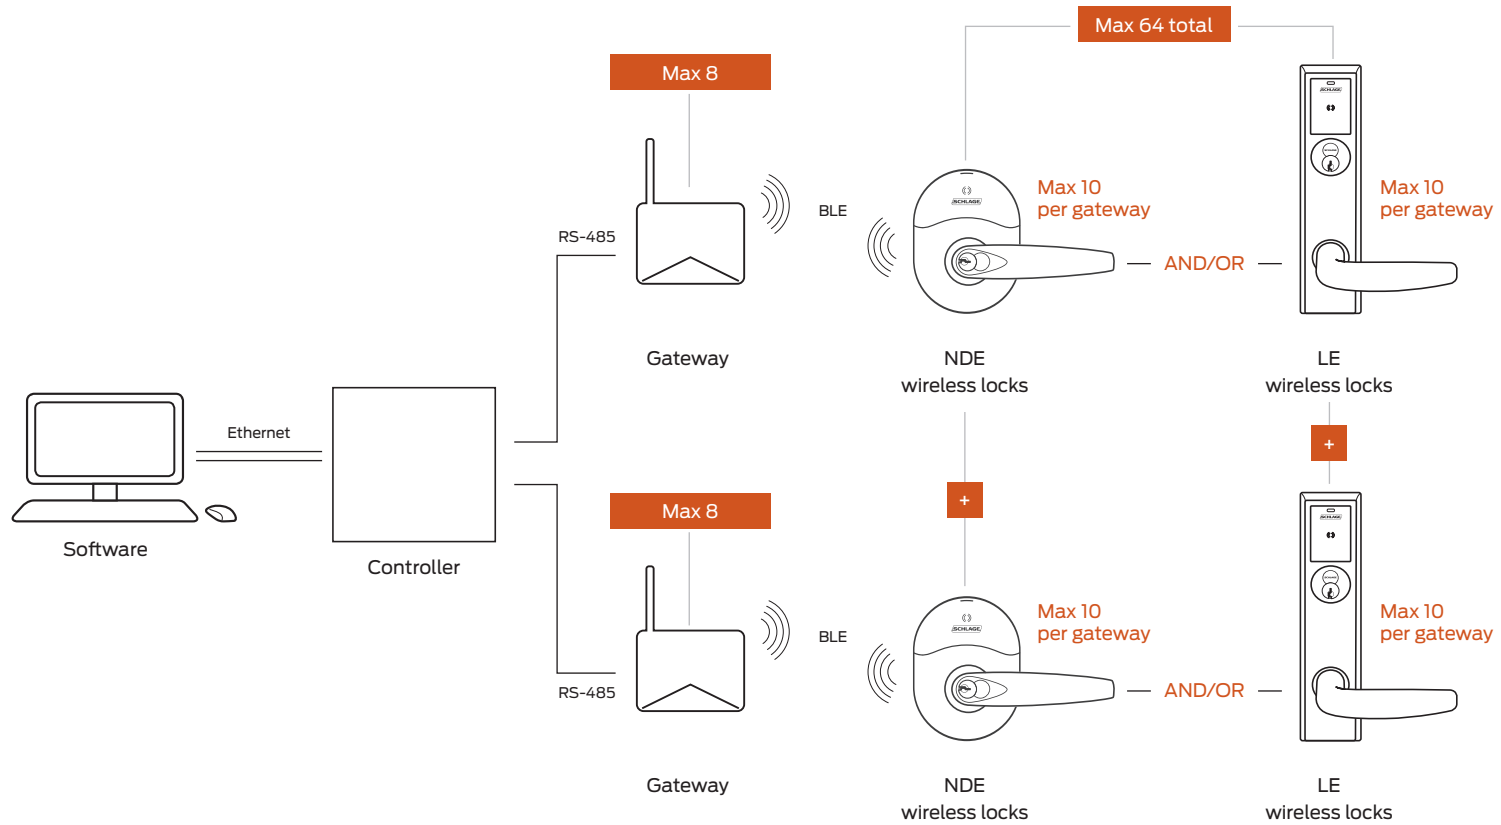

Gateway (RS-485) integration for NDE and LE wireless locks

Although not specifically addressed on this document, AD Series locks are also supported. See separate AD Series integration for details.

Gateway communication range up to 30' in typical building environments; a detailed site survey is recommended.