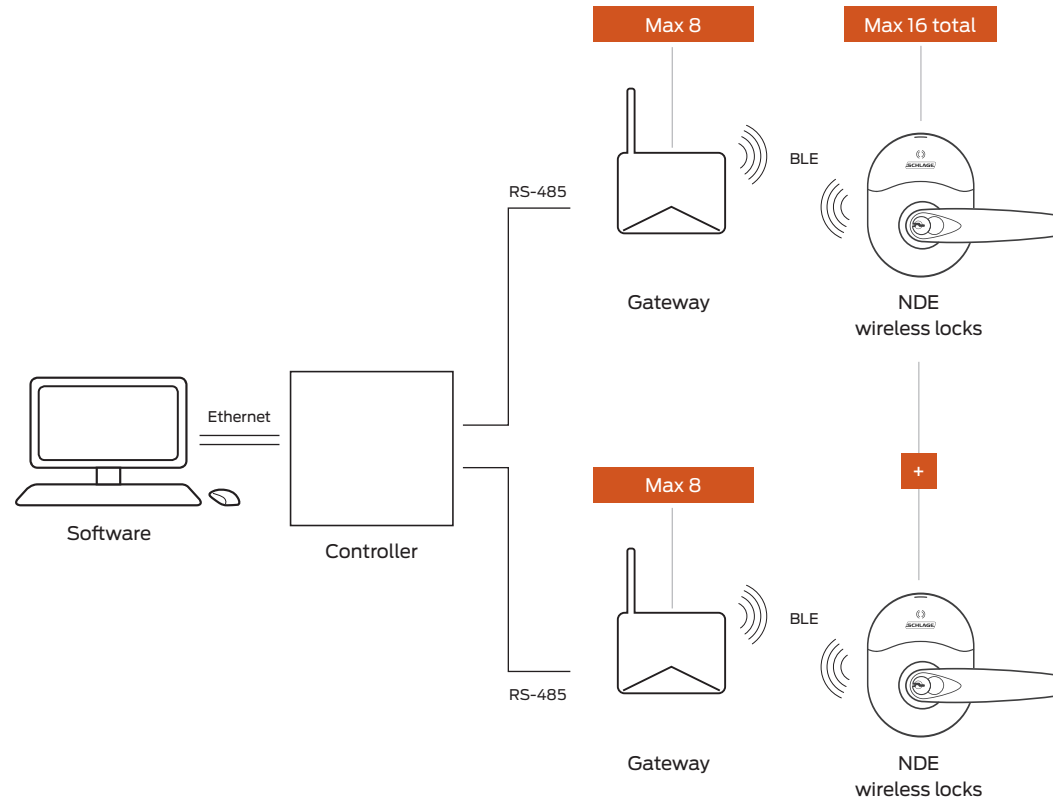

Gateway (RS-485) integration for NDE wireless locks

Although not specifically addressed on this document, AD Series locks are also supported. See separate AD Series integration for details.

Gateway communication range up to 30' in typical building environments; a detailed site survey is recommended.