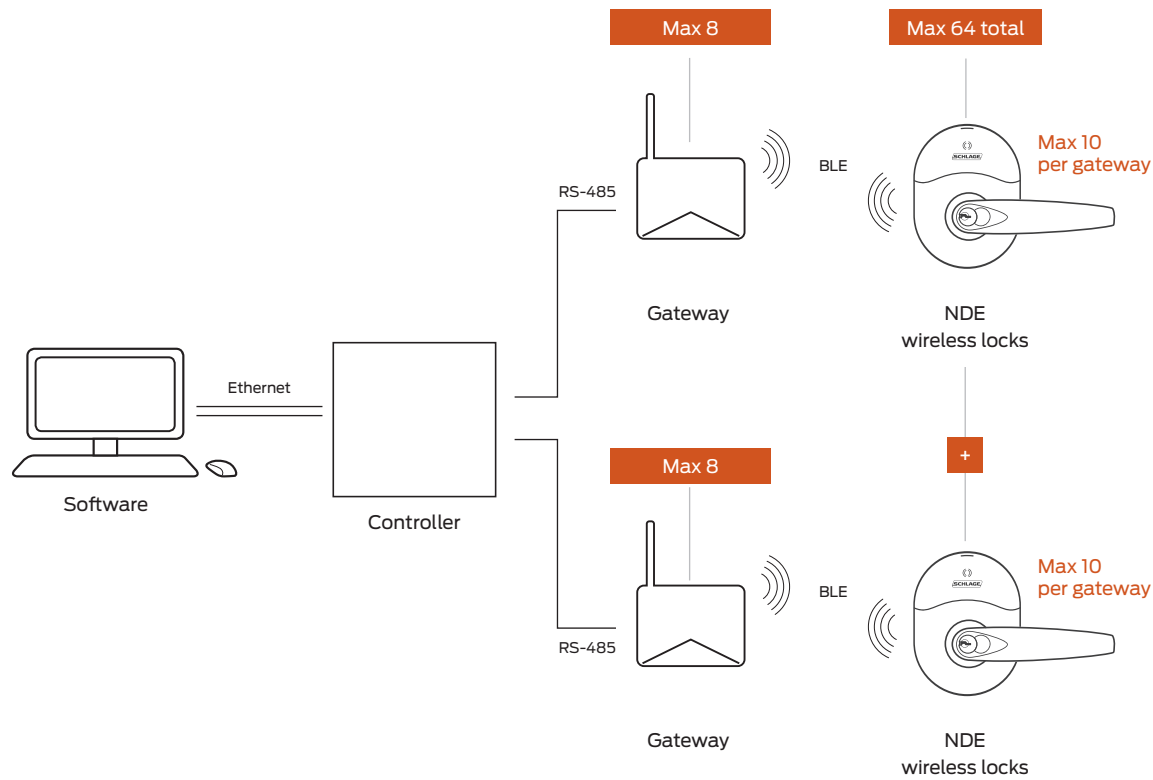

# Gateway (RS-485) integration for NDE wireless locks

Although not specifically addressed on this document, AD Series locks are also supported. See separate AD Series integration for details.

Gateway communication range up to 30' in typical building environments; a detailed site survey is recommended.