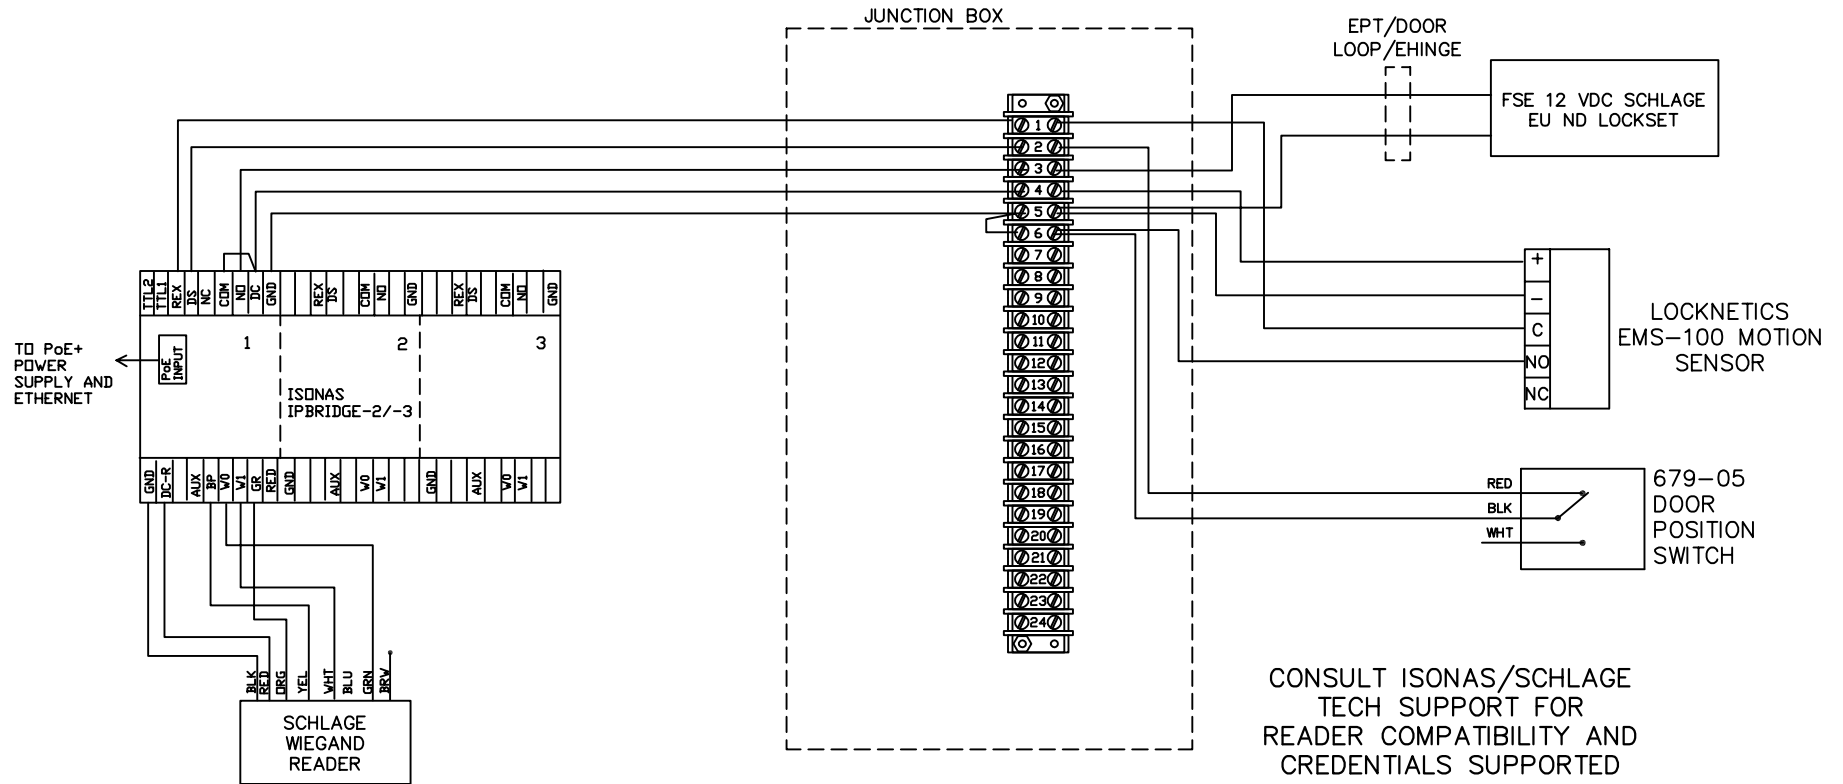

THIS DIAGRAM REPRESENTS A GENERIC CONFIGURATION. CUSTOM WIRING DIAGRAMS CAN BE ACQUIRED BY CONTACTING TECHNICAL SUPPORT.

NOTES:
 1) ALL LOW VOLTAGE WIRING TO BE STANDARD, MULTI-CONDUCTOR COLOR CODED WITHOUT SPLICES.
 2) WIRING TO CONFORM TO APPLICABLE NATIONAL, STATE AND LOCAL ELECTRICAL CODES.
 3) REFER TO SPECIFIC PRODUCT INSTALLATION INSTRUCTIONS FOR SPECIFIC WIRING REQUIREMENTS.
 4) THIS DRAWING IS FOR GRAPHICAL REPRESENTATION OF PRODUCTS DETAILED IN THE HARDWARE SET ONLY.
 5) * CONDUCTOR COUNT TO BE DETERMINED BY ACCESS CONTROL PANEL PROVIDER.

HARDWARE USED:
 ISONAS IPBRIDGE
 SCHLAGE WIEGAND READER
 SCHLAGE EU ND LOCKSET
 LOCKNETICS EMS-100 MOTION SENSOR
 EPT/DOOR LOOP/EHINGE
 SCHLAGE 679-05 DPS
 JUNCTION BOX

OPERATION:
 DOORS NORMALLY CLOSED AND LOCKED.
 ENTRY BY VALID CREDENTIAL OR KEY OVERRIDE. VALID CREDENTIAL WILL UNLOCK EU ND LOCKSET.
 MOTION SENSOR TO SHUNT DOOR FORCED ALARM.
 FREE EGRESS AT ALL TIMES.
 VERIFY PoE+ POWER SOURCE ADEQUATE FOR LOAD.

DATE DRAWN: 10-21-20 REVISION DATE: 3-7-22

ALLEGION™ 

TITLE: ISONAS IP BRIDGE WITH ELOCK-SINGLE DOOR

DRAWING TYPE: RISER DIAGRAM	DWG NO: 113772R	REV B
DRAWN/CHECKED BY: DOVE/TAMARCHENKO		

THIS DIAGRAM REPRESENTS A GENERIC CONFIGURATION. CUSTOM WIRING DIAGRAMS CAN BE ACQUIRED BY CONTACTING TECHNICAL SUPPORT.

DATE DRAWN: 10-21-20

REVISION DATE: 3-7-22

ALLEGION™

TITLE: ISONAS IP BRIDGE WITH
ELOCK-SINGLE DOOR

DRAWING TYPE:
WIRING DIAGRAM

DWG NO: 113772W
DRAWN/CHECKED BY:
DOVE/TAMARCHENKO

REV
B