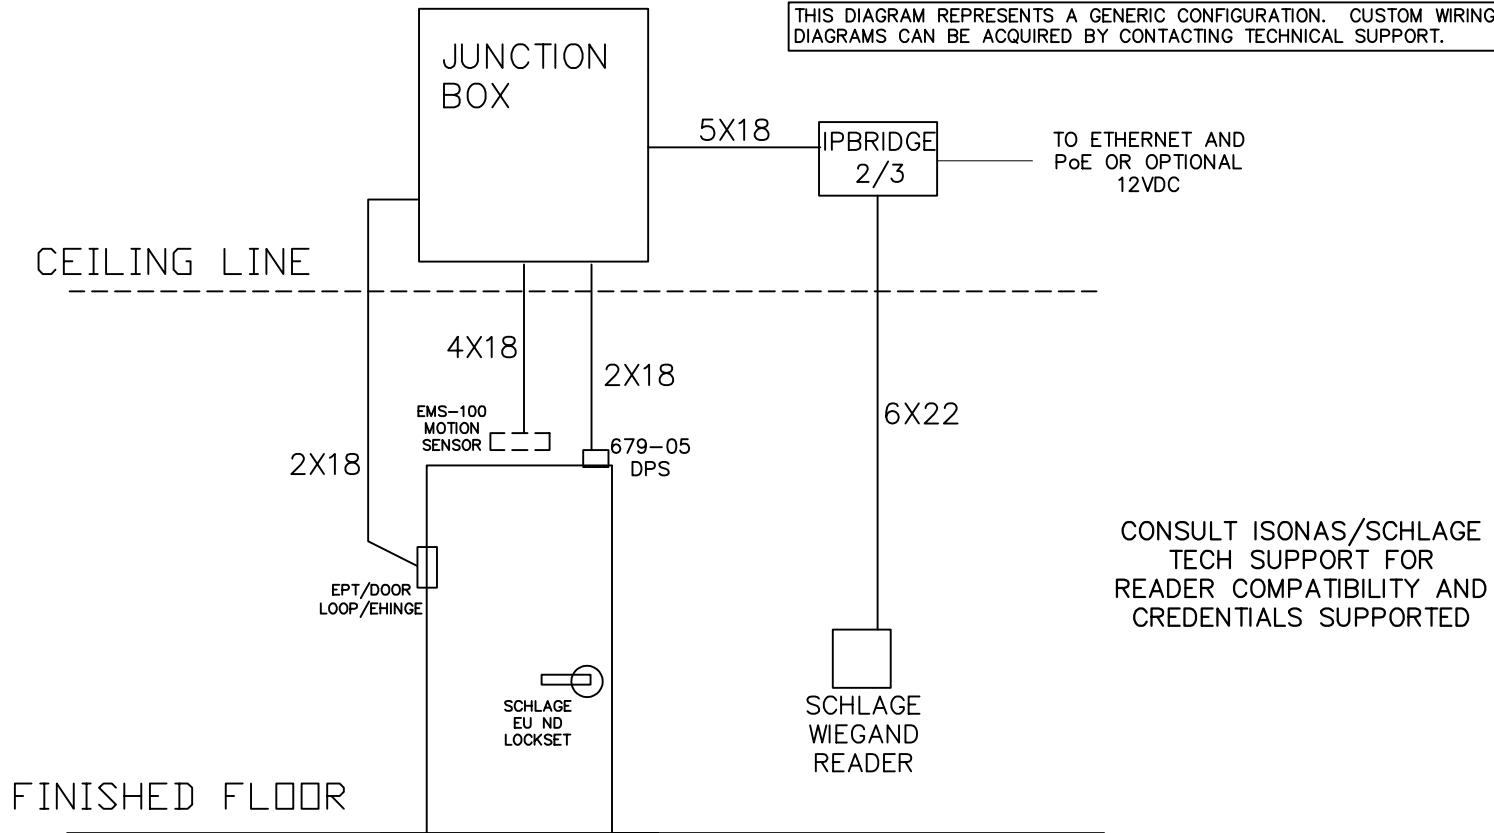

THIS DIAGRAM REPRESENTS A GENERIC CONFIGURATION. CUSTOM WIRING DIAGRAMS CAN BE ACQUIRED BY CONTACTING TECHNICAL SUPPORT.

NOTES:
 1) ALL LOW VOLTAGE WIRING TO BE STANDARD, MULTI-CONDUCTOR COLOR CODED WITHOUT SPLICES.
 2) WIRING TO CONFORM TO APPLICABLE NATIONAL, STATE AND LOCAL ELECTRICAL CODES.
 3) REFER TO SPECIFIC PRODUCT INSTALLATION INSTRUCTIONS FOR SPECIFIC WIRING REQUIREMENTS.
 4) THIS DRAWING IS FOR GRAPHICAL REPRESENTATION OF PRODUCTS DETAILED IN THE HARDWARE SET ONLY.
 5) * CONDUCTOR COUNT TO BE DETERMINED BY ACCESS CONTROL PANEL PROVIDER.

HARDWARE USED:
 ISONAS IPBRIDGE
 SCHLAGE WIEGAND READER
 SCHLAGE EU ND LOCKSET
 LOCKNETICS EMS-100 MOTION SENSOR
 EPT/DOOR LOOP/EHINGE
 SCHLAGE 679-05 DPS
 JUNCTION BOX

OPERATION:
 DOORS NORMALLY CLOSED AND LOCKED.
 ENTRY BY VALID CREDENTIAL OR KEY OVERRIDE. VALID CREDENTIAL WILL UNLOCK EU ND LOCKSET.
 MOTION SENSOR TO SHUNT DOOR FORCED ALARM.
 FREE EGRESS AT ALL TIMES.
 VERIFY PoE+ POWER SOURCE ADEQUATE FOR LOAD.

DATE DRAWN: 10-21-20 REVISION DATE: 3-7-22

ALLEGION™ 

TITLE: ISONAS IP BRIDGE WITH ELOCK-SINGLE DOOR

DRAWING TYPE: RISER DIAGRAM	DWG NO: 113772R	REV B
DRAWN/CHECKED BY: DOVE/TAMARCHENKO		

THIS DIAGRAM REPRESENTS A GENERIC CONFIGURATION. CUSTOM WIRING DIAGRAMS CAN BE ACQUIRED BY CONTACTING TECHNICAL SUPPORT.

DATE DRAWN: 10-21-20

REVISION DATE: 3-7-22

ALLEGION™

TITLE: ISONAS IP BRIDGE WITH
ELOCK-SINGLE DOOR

DRAWING TYPE:
WIRING DIAGRAM

DWG NO: 113772W
DRAWN/CHECKED BY:
DOVE/TAMARCHENKO

REV
B