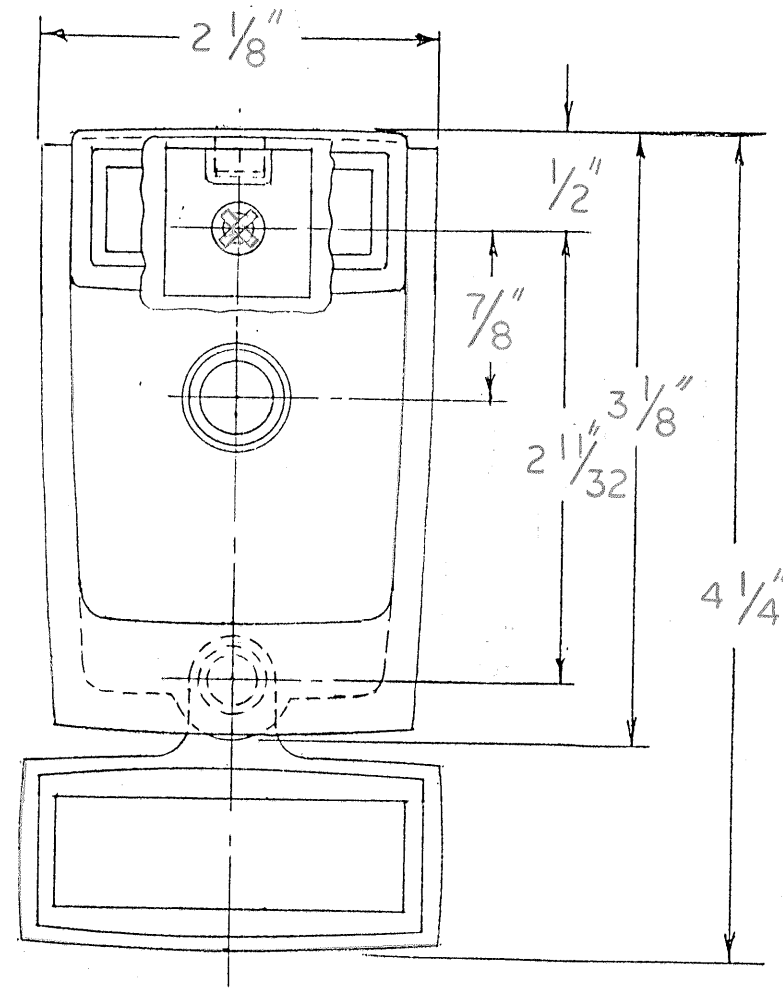

# TEMPLATE DRAWING

DWG # 2283A  
 Rev A, new drawing #  
 10/5/99

VIEWER NO.	VIEW ANGLE	HOLE DIA.
U696	150°	1/2"
U698	190°	9/16"
U700	120°	1/2"
U701	120°	1/2"

771 TO 774 DOOR KNOCKER X UL VIEWER

TEMPLATE NO. HB-U771-109