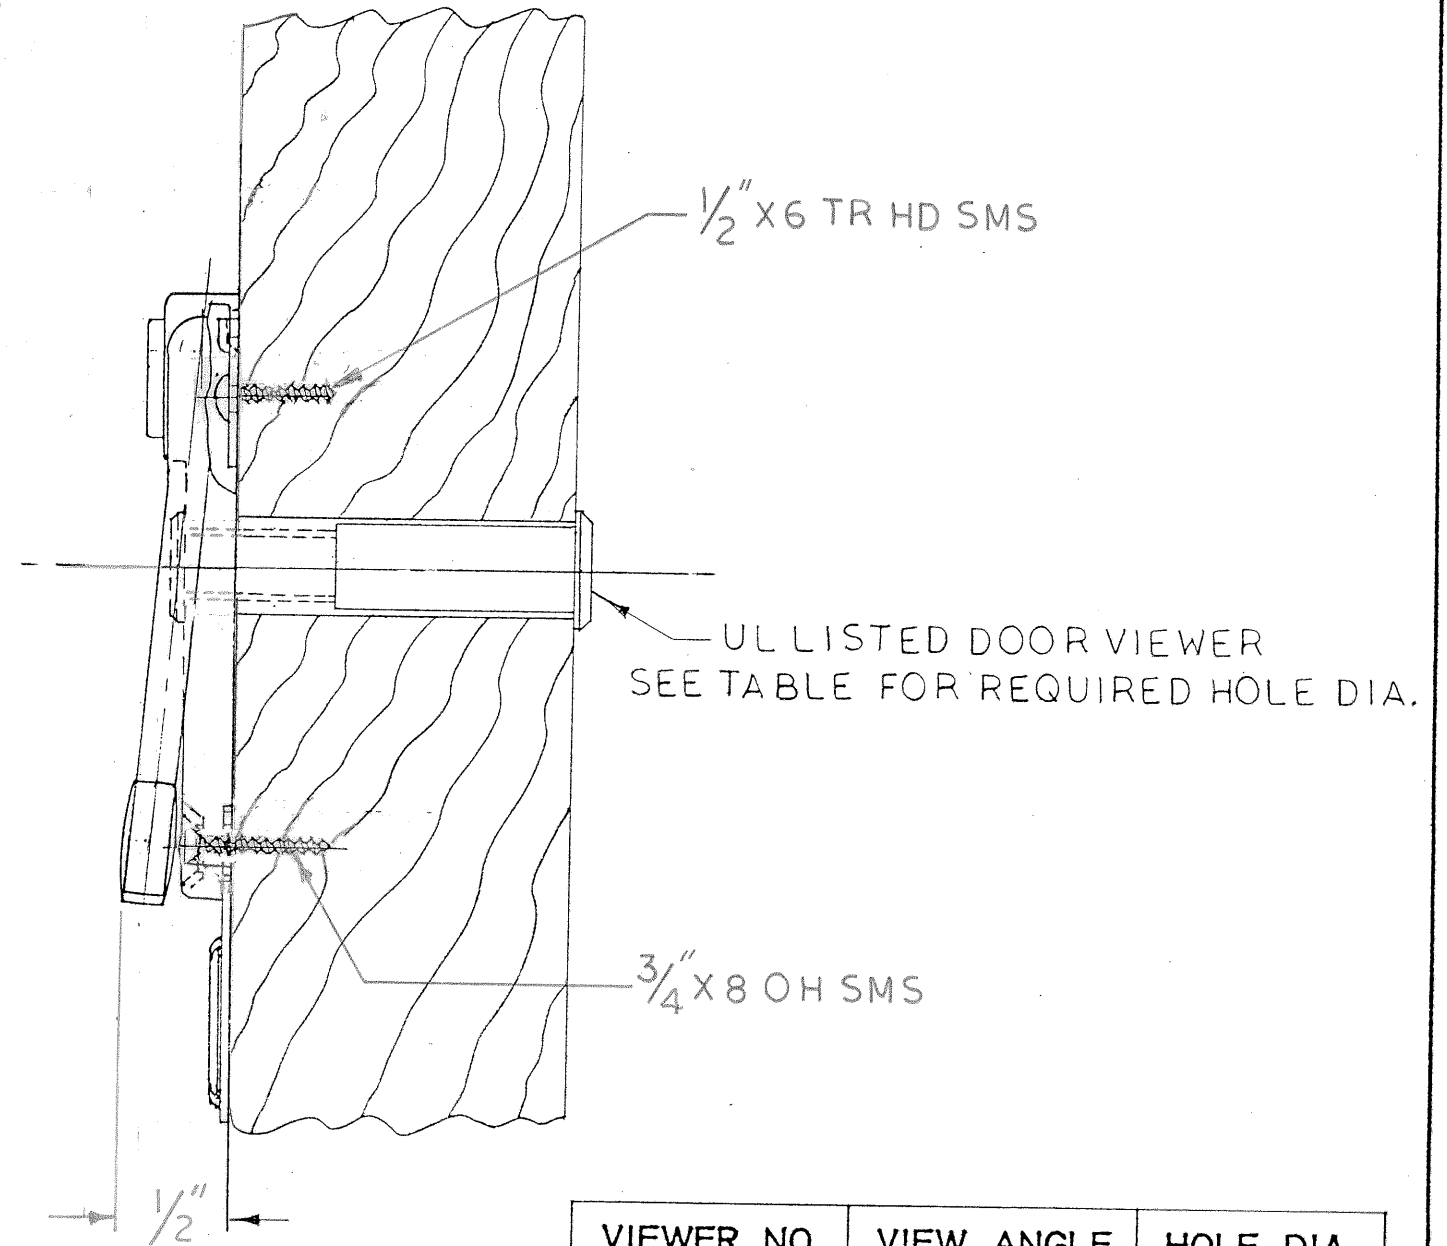

# TEMPLATE DRAWING

DWG # 2283A  
 Rev A, new drawing #  
 10/5/99

VIEWER NO.	VIEW ANGLE	HOLE DIA.
U696	150°	1/2"
U698	190°	9/16"
U700	120°	1/2"
U701	120°	1/2"

771 TO 774 DOOR KNOCKER X UL VIEWER

TEMPLATE NO. HB-U771-109