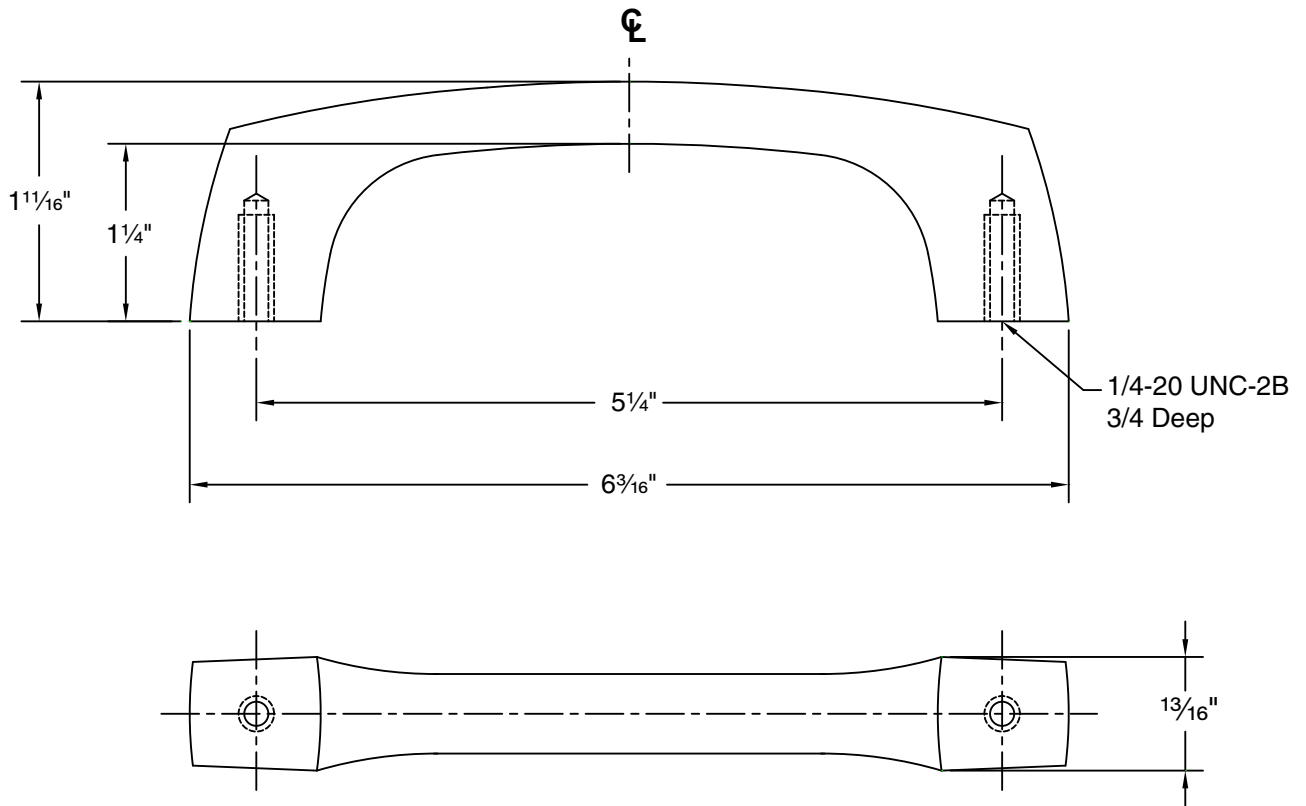

TEMPLATE DRAWING

© 2015 Allegion
2461 Rev. 01/15-b

Customer Service

1-877-671-7011

www.allegion.com/us

IVES

8114-5 DOOR PULL

TEMPLATE NUMBER: 2461_B