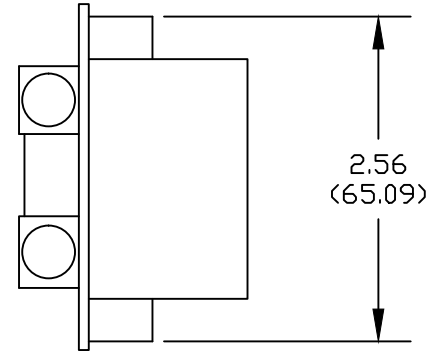

Packed with 8-32 x 1/2" fasteners for hollow metal applications.

IVES

DOUBLE LIP STRIKE PLATE
DBL 299 AS-7 CENTER (PAGE 1)

© 2022 Allegion
Rev. 07/22-d

NOTE: DIMENSIONS IN () ARE IN MILLIMETERS

TEMPLATE
NUMBER:

11-10819

IVES

DOUBLE LIP STRIKE PLATE
DBL 299 AS-7 CENTER (PAGE 2)

© 2022 Allegion
Rev. 07/22-d

NOTE: DIMENSIONS IN () ARE IN MILLIMETERS

TEMPLATE
NUMBER:

11-10819