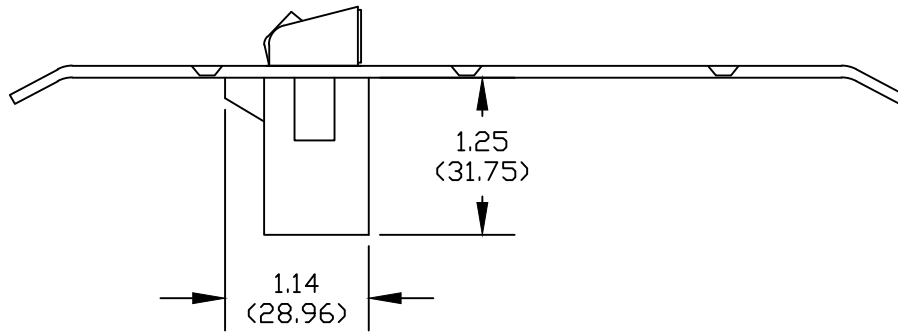

Packed with 8-32 x 1/2" fasteners for hollow metal applications.

IVES

DOUBLE LIP STRIKE PLATE
DBL 299 AS-7 CENTER (PAGE 1)

© 2022 Allegion
Rev. 07/22-d

NOTE: DIMENSIONS IN () ARE IN MILLIMETERS

TEMPLATE
NUMBER:

11-10819

IVES

DOUBLE LIP STRIKE PLATE
DBL 299 AS-7 CENTER (PAGE 2)

© 2022 Allegion
Rev. 07/22-d

NOTE: DIMENSIONS IN () ARE IN MILLIMETERS

TEMPLATE
NUMBER:

11-10819