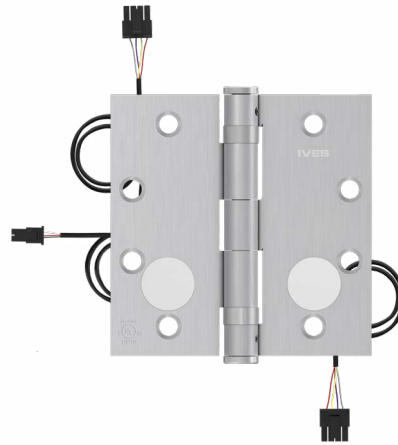

Available options

- **Through-wire** – TW4 (4 wires), TW8 (8 wires), and TW12 (12 wires)
- **Monitor** – MON
- **Through-wire with monitor** – TW4M and TW8M

Through-wire is rated for 50 volts AC/DC at 3.5 AMP continuous and 16 AMP pulse, maximum pulse 400 milli second.

Monitor rated 30VDC at .25 AMP.

Features 5BB1 hinge and the through-wire 8 with monitor (TW8M)

Finishes

Brass

Ives finish	US3	US4	US10	US10B	US10A	US11	US11E	US15	US19	US26	US26D
BHMA	605	606	612	613	614	616	B643e / 716	619	B-BLK	625	626

Steel

Ives finish	USP	US3	US4	US10	US10B	US10A	US11	US11E	US15	US19	US26	US26D
BHMA	600	632	633	639	640	641	643	F643e / 716	646	F-BLK	651	652

Stainless steel

Ives finish	US32	US32D
BHMA	629	630

For more information, such as install instructions and templates, visit the [Allegion website](https://www.allegion.com).

Allegion, the Allegion logo, Ives and the Ives logo are trademarks of Allegion plc, its subsidiaries and/or affiliates in the United States and other countries. All other trademarks are the property of their respective owners.

About Allegion

Allegion (NYSE: ALLE) is a global pioneer in seamless access, with leading brands like CISA®, Interflex®, LCN®, Schlage®, SimonsVoss® and Von Duprin®. Focusing on security around the door and adjacent areas, Allegion secures people and assets with a range of solutions for homes, businesses, schools and institutions. Allegion had $2.9 billion in revenue in 2019 and sells products in almost 130 countries. For more, visit www.allegion.com

KRYPTONITE ■ LCN ■ ■ STEELCRAFT ■ VON DUPRIN

© 2020 Allegion
010116, Rev. 10/20
www.allegion.com/us