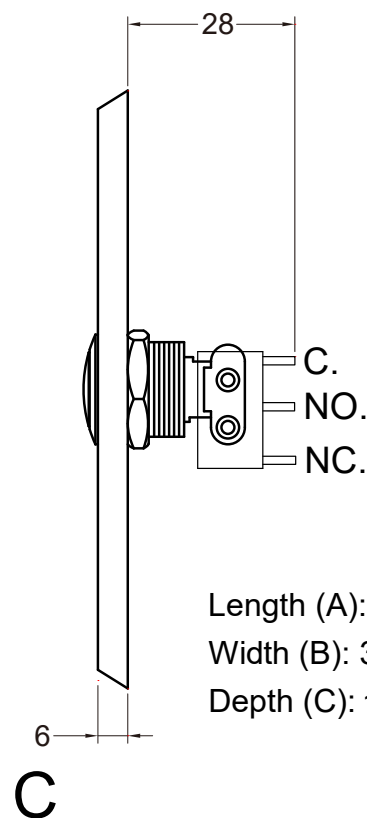

MPB-100 (Metal Push Button)

Contacts:

1. Micro switch dry contacts are rated 5A/125VAC & 3A/250VAC for safe operating, do not exceed this rating.
2. If you require a normally open switch, connect to C.
3. If you require a normally closed switch, connect to C. and NC. of micro switch.

Technical Information

Length (A): 4 11/16" (120.0mm)
 Width (B): 3" (76.2mm)
 Depth (C): 15/64" (6.0mm)

For details regarding the limited warranty:

Customer Service

1-877-671-7011

www.allegion.com/us

LOCKNETICS

ALLEGION

Allegion 2018
 47259491 Rev. 01/18-b

MPB-100N (Metal Push Button-Narrow Stile)

Contacts:

1. Micro switch dry contacts are rated 5Amp/125VAC & 3Amp/250VAC for safe operating, do not exceed this rating.
2. If you require a normally open switch, connect to C.
3. If you require a normally closed switch, connect to C. and NC. of micro switch.

Technical Information

Length (A): 4 11/16" (120.0mm)

Width (B): 1 1/2" (40.0mm)

Depth (C): 15/64" (6.0mm)