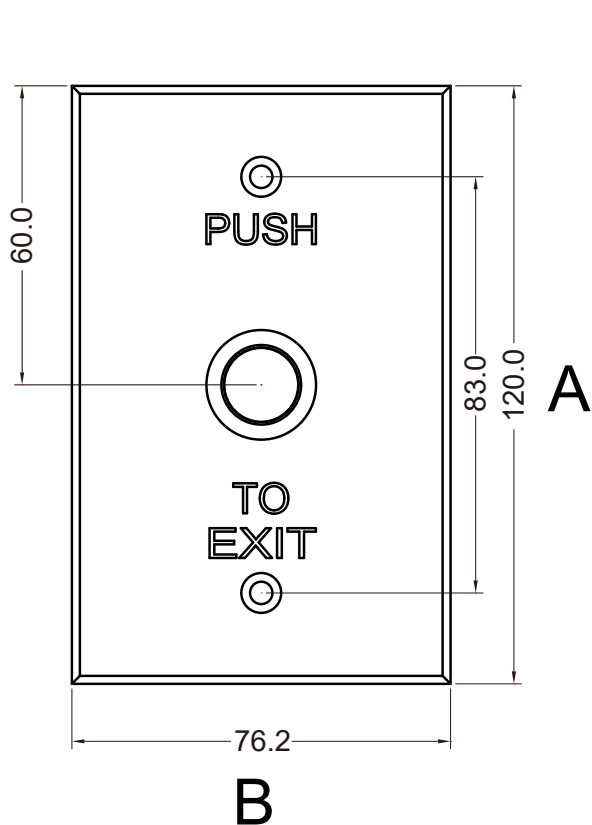

MPB-100 (Metal Push Button)

Contacts:

1. Micro switch dry contacts are rated 5A/125VAC & 3A/250VAC for safe operating, do not exceed this rating.
2. If you require a normally open switch, connect to C.
3. If you require a normally closed switch, connect to C. and NC. of micro switch.

Technical Information

Length (A): 4 11/16" (120.0mm)
 Width (B): 3" (76.2mm)
 Depth (C): 15/64" (6.0mm)

For details regarding the limited warranty:

Customer Service

1-877-671-7011

www.allegion.com/us

LOCKNETICS

ALLEGION

Allegion 2018
 47259491 Rev. 01/18-b

MPB-100N (Metal Push Button-Narrow Stile)

Contacts:

1. Micro switch dry contacts are rated 5Amp/125VAC & 3Amp/250VAC for safe operating, do not exceed this rating.
2. If you require a normally open switch, connect to C.
3. If you require a normally closed switch, connect to C. and NC. of micro switch.

Technical Information

Length (A): 4 11/16" (120.0mm)

Width (B): 1 1/2" (40.0mm)

Depth (C): 15/64" (6.0mm)