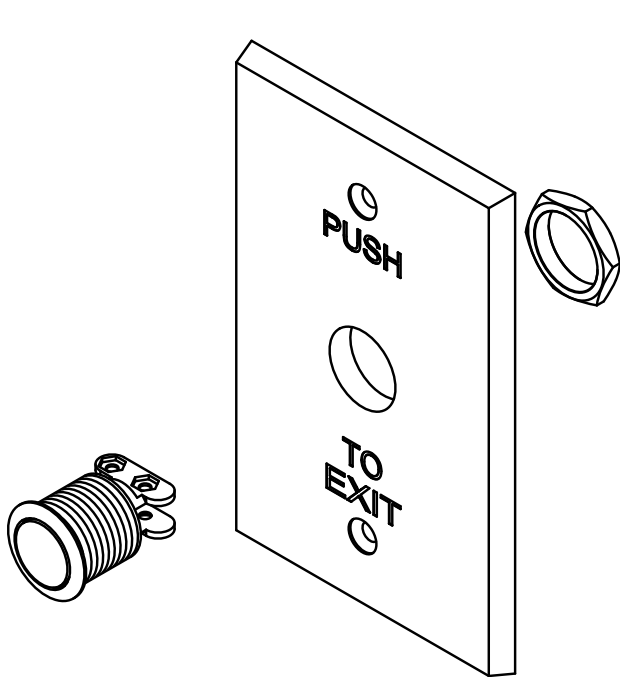

MPB-100 (Metal Push Button)

Contacts:

1. Micro switch dry contacts are rated 5A/125VAC & 3A/250VAC for safe operating, do not exceed this rating.
2. If you require a normally open switch, connect to C.
3. If you require a normally closed switch, connect to C. and NC. of micro switch.

Technical Information

Length (A): 4 11/16" (120.0mm)
 Width (B): 3" (76.2mm)
 Depth (C): 15/64" (6.0mm)

For details regarding the limited warranty:

Customer Service

1-877-671-7011

www.allegion.com/us

LOCKNETICS

ALLEGION

Allegion 2018
 47259491 Rev. 01/18-b

MPB-100N (Metal Push Button-Narrow Stile)

Contacts:

1. Micro switch dry contacts are rated 5Amp/125VAC & 3Amp/250VAC for safe operating, do not exceed this rating.
2. If you require a normally open switch, connect to C.
3. If you require a normally closed switch, connect to C. and NC. of micro switch.

Technical Information

Length (A): 4 11/16" (120.0mm)

Width (B): 1 1/2" (40.0mm)

Depth (C): 15/64" (6.0mm)