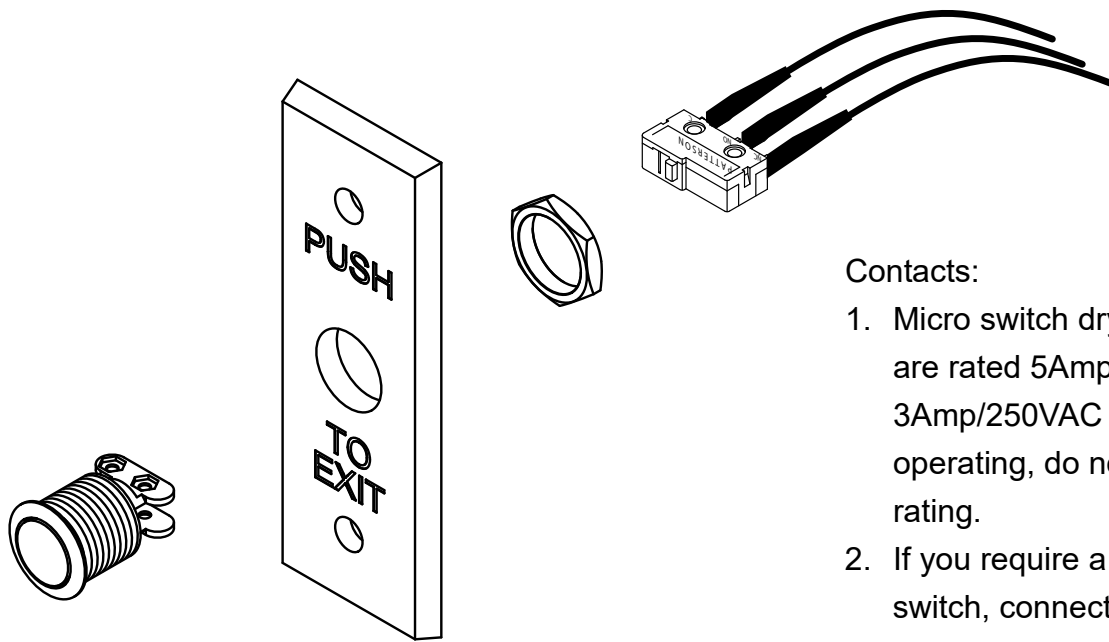

MPB-100 (Metal Push Button)

Contacts:

1. Micro switch dry contacts are rated 5A/125VAC & 3A/250VAC for safe operating, do not exceed this rating.
2. If you require a normally open switch, connect to C.
3. If you require a normally closed switch, connect to C. and NC. of micro switch.

Technical Information

Length (A): 4 11/16" (120.0mm)
 Width (B): 3" (76.2mm)
 Depth (C): 15/64" (6.0mm)

For details regarding the limited warranty:

Customer Service

1-877-671-7011

www.allegion.com/us

LOCKNETICS

ALLEGION

Allegion 2018
 47259491 Rev. 01/18-b

MPB-100N (Metal Push Button-Narrow Stile)

Contacts:

1. Micro switch dry contacts are rated 5Amp/125VAC & 3Amp/250VAC for safe operating, do not exceed this rating.
2. If you require a normally open switch, connect to C.
3. If you require a normally closed switch, connect to C. and NC. of micro switch.

Technical Information

Length (A): 4 11/16" (120.0mm)

Width (B): 1 1/2" (40.0mm)

Depth (C): 15/64" (6.0mm)