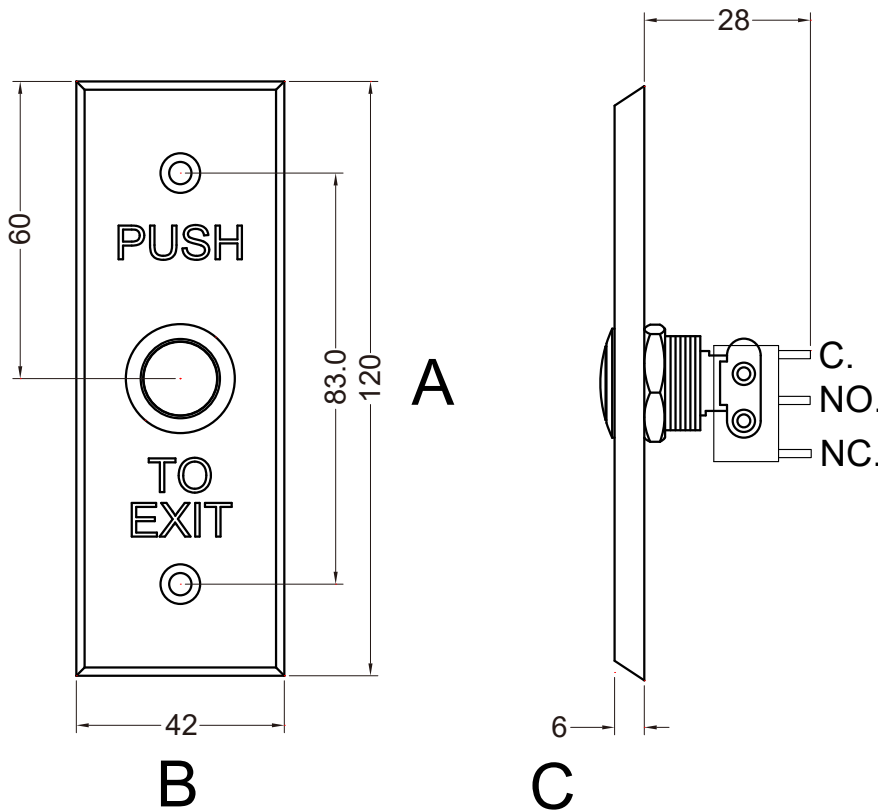

MPB-100 (Metal Push Button)

Contacts:

1. Micro switch dry contacts are rated 5A/125VAC & 3A/250VAC for safe operating, do not exceed this rating.
2. If you require a normally open switch, connect to C.
3. If you require a normally closed switch, connect to C. and NC. of micro switch.

Technical Information

Length (A): 4 11/16" (120.0mm)
 Width (B): 3" (76.2mm)
 Depth (C): 15/64" (6.0mm)

For details regarding the limited warranty:

Customer Service

1-877-671-7011

www.allegion.com/us

LOCKNETICS

ALLEGION

Allegion 2018
 47259491 Rev. 01/18-b

MPB-100N (Metal Push Button-Narrow Stile)

Contacts:

1. Micro switch dry contacts are rated 5Amp/125VAC & 3Amp/250VAC for safe operating, do not exceed this rating.
2. If you require a normally open switch, connect to C.
3. If you require a normally closed switch, connect to C. and NC. of micro switch.

Technical Information

Length (A): 4 11/16" (120.0mm)

Width (B): 1 1/2" (40.0mm)

Depth (C): 15/64" (6.0mm)