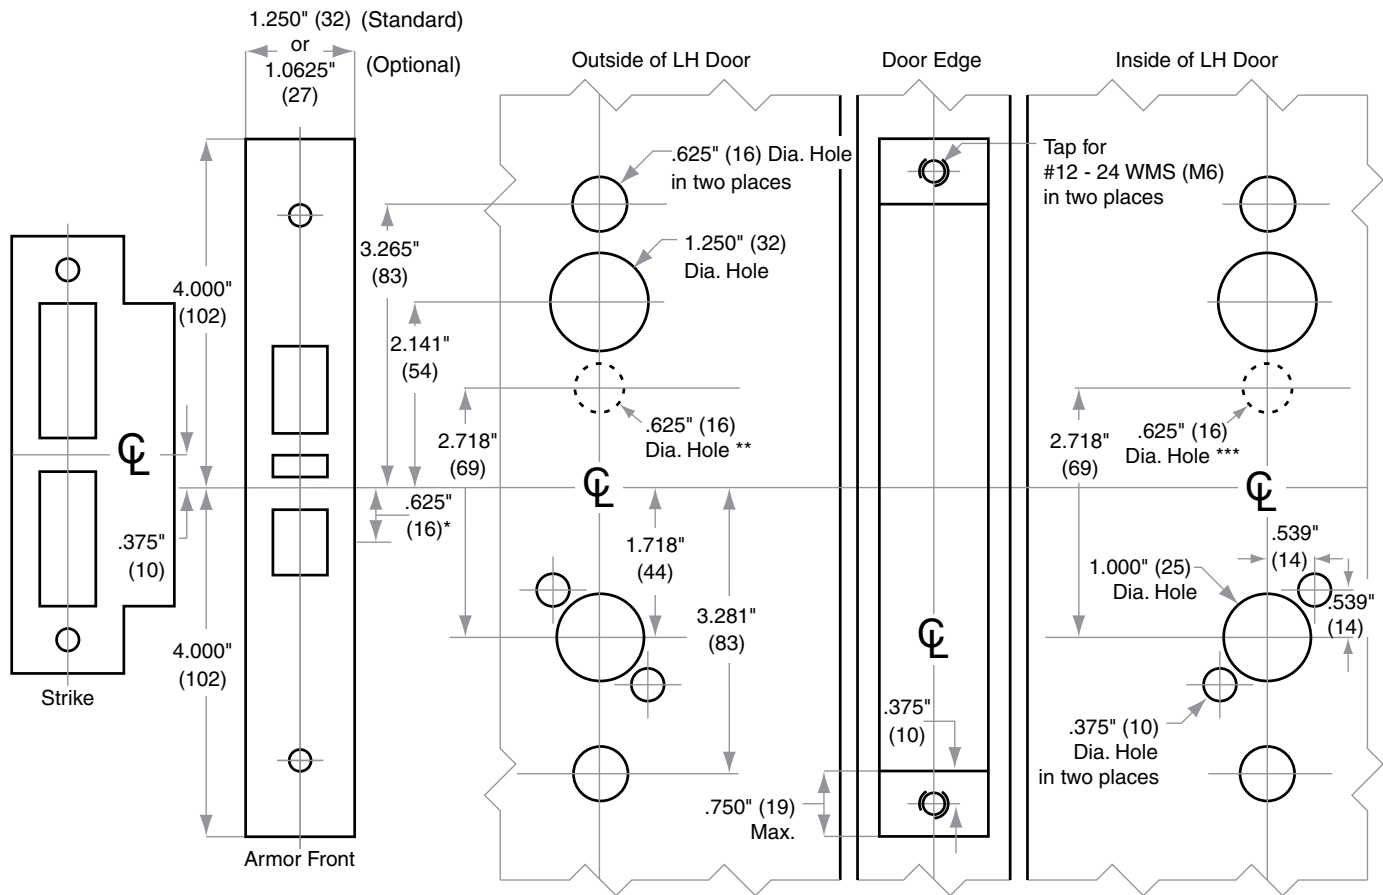

L/LV/LM/LMV-Series

Model L/LV9060, L9066, L/LV/LM/LMV9071, L/LV9077, L/LV9082EL/EU, L/LV9457, L/LV9458, L9466, L/LV9482, LM/LMV9371

Door Type: Metal, flat or beveled
Trim: Escutcheon

For Case and Strike dimensions, see Template L1
Refer to Template L1 for information to prepare the door for wire routing

Left Hand (LH) Door Shown

- * Centerline of Armor Front to Centerline of Latch dimension
- ** Additional preparation for L283-721, L283-722, L283-723, L283-724
- *** Additional preparation for L283-711, L283-712, L283-713, L283-714

Dimensions shown in parentheses () are in millimeters.

© 2024 Allegion
L829 Rev. 06/24
www.allegion.com/us

DRAWING IS NOT TO SCALE!
Customer service: 877-671-7011

We can help you find the correct guide for your product and application!