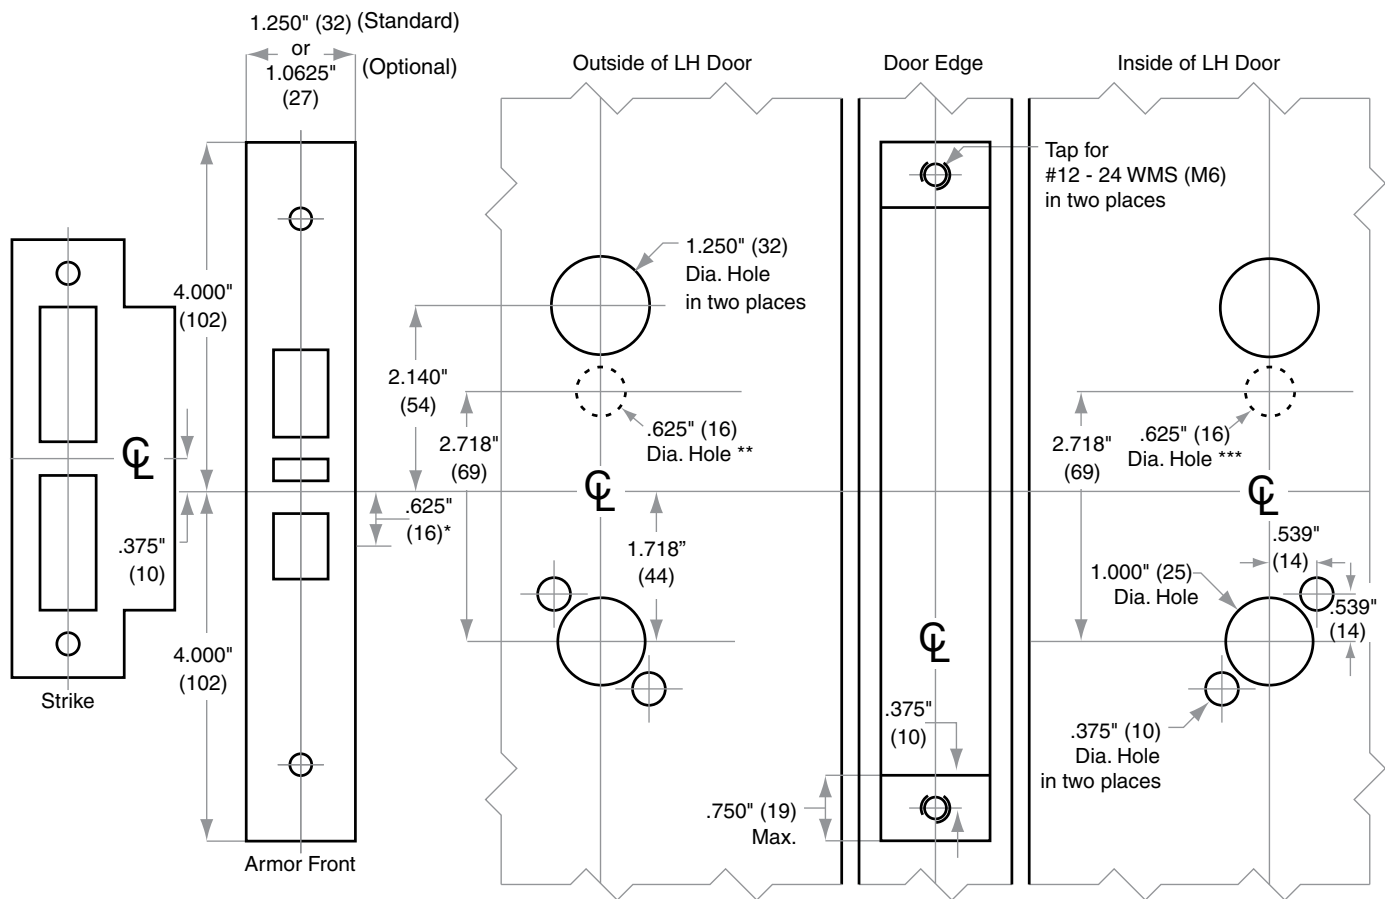

# L/LV/LM/LMV-Series

Model L/LV9060, L9066, L/LV/LM/LMV9071, L/LV9077,  
L/LV9082/EL/EU, L/LV9457, L/LV9458, L9466,  
L/LV9482, LM/LMV9371

Door Type: Metal, flat or beveled  
Trim: Rose

**For Case and Strike dimensions, see Template L1**  
**Refer to Template L1 for information to prepare**  
**the door for wire routing**

## Left Hand (LH) Door Shown

- \* Centerline of Armor Front to Centerline of Latch dimension
- \*\* Additional preparation for L283-721, L283-722, L283-723, L283-724
- \*\*\* Additional preparation for L283-711, L283-712, L283-713, L283-714

Dimensions shown in parentheses ( ) are in millimeters.

© 2024 Allegion  
L817 Rev. 06/24  
www.allegion.com/us

**DRAWING IS NOT TO SCALE!**  
**Customer service: 877-671-7011**

**We can help you find the correct guide for**  
**your product and application!**

Door preparation template