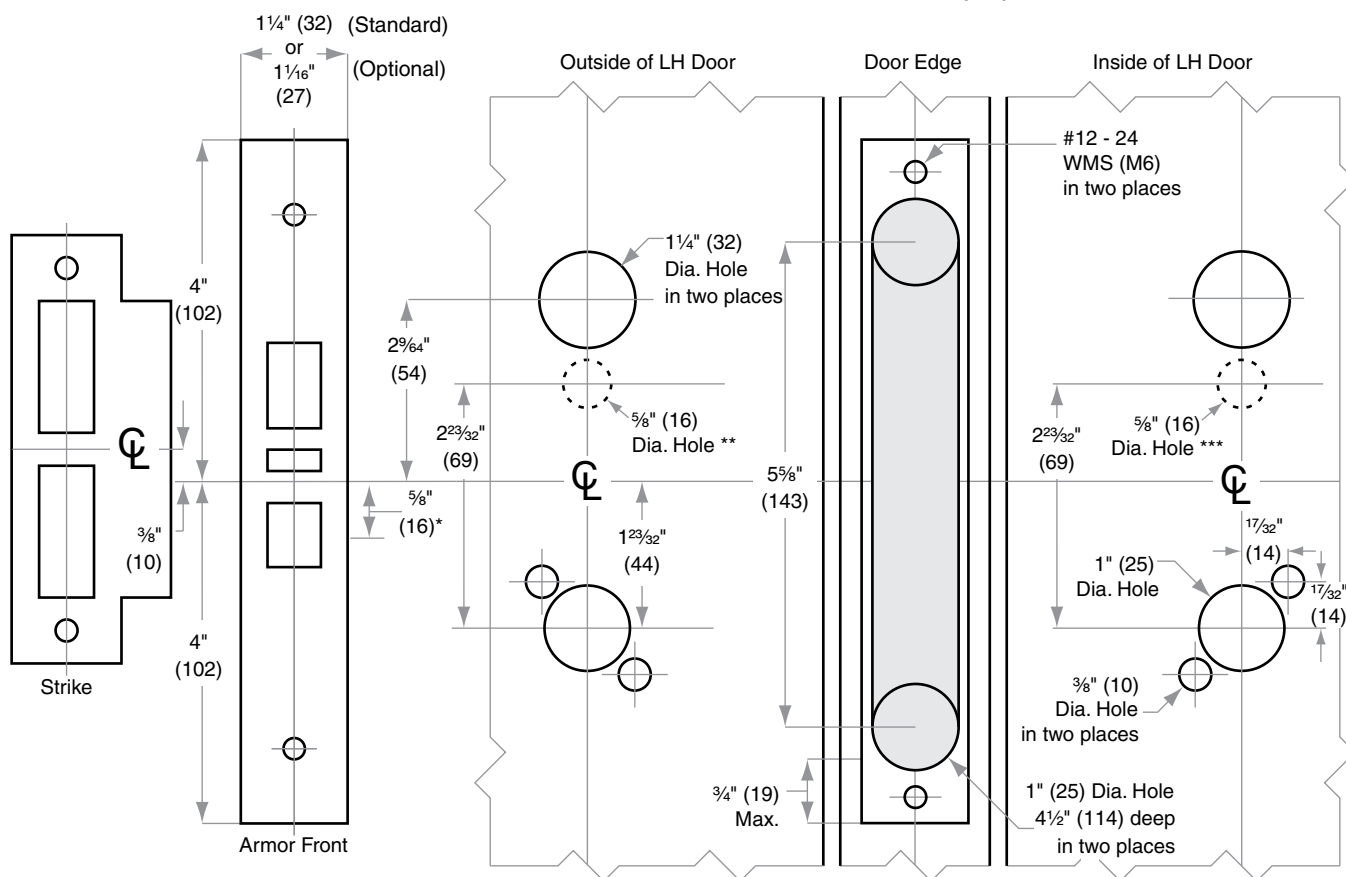

L/LV/LM/LMV-Series

Model L/LV9060, L9066, L/LV/LM/LMV9071, L/LV9077,
L/LV9082/EL/EU, L/LV9457, L/LV9458, L9466, L/LV9482

Door Type: Wood or composite, flat or beveled

Trim: Rose

For Case and Strike dimensions, see Template L1
Refer to Template L1 for information to prepare
the door for wire routing

Left Hand (LH) Door Shown

- * Centerline of Armor Front to Centerline of Latch dimension
- ** Additional preparation for L283-721, L283-722, L283-723, L283-724
- *** Additional preparation for L283-711, L283-712, L283-713, L283-714

Dimensions shown in parentheses () are in millimeters.

© 2024 Allegion
L816 Rev. 06/24
www.allegion.com/us

DRAWING IS NOT TO SCALE!
Customer service: 877-671-7011
We can help you find the correct guide for
your product and application!