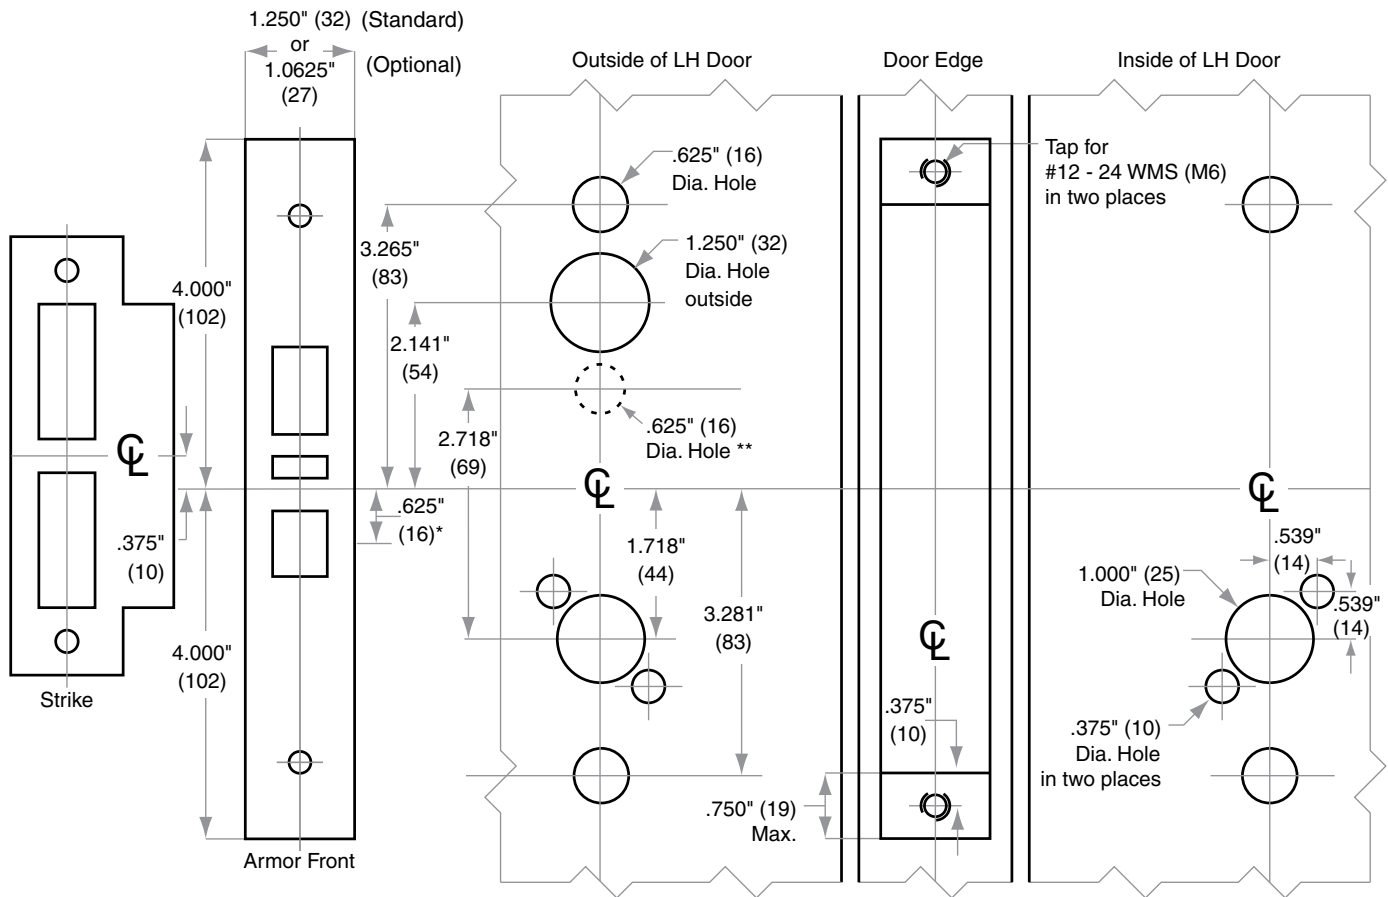

# L/LV/LM/LMV-Series

Model L/LV/LM/LMV9070, L/LV9076,  
L/LV/LM/LMV9080, L9081, L/LV9080EL/EU, L9465,  
LM/LMV9370, LM/LMV9380

Door Type: Metal, flat or beveled  
Trim: Escutcheon

**For Case and Strike dimensions, see Template L1  
Refer to Template L1 for information to prepare  
the door for wire routing**

### Left Hand (LH) Door Shown

- \* Centerline of Armor Front to Centerline of Latch dimension
- \*\* Additional preparation for L283-721, L283-722, L283-723, L283-724

Dimensions shown in parentheses ( ) are in millimeters.

# L908