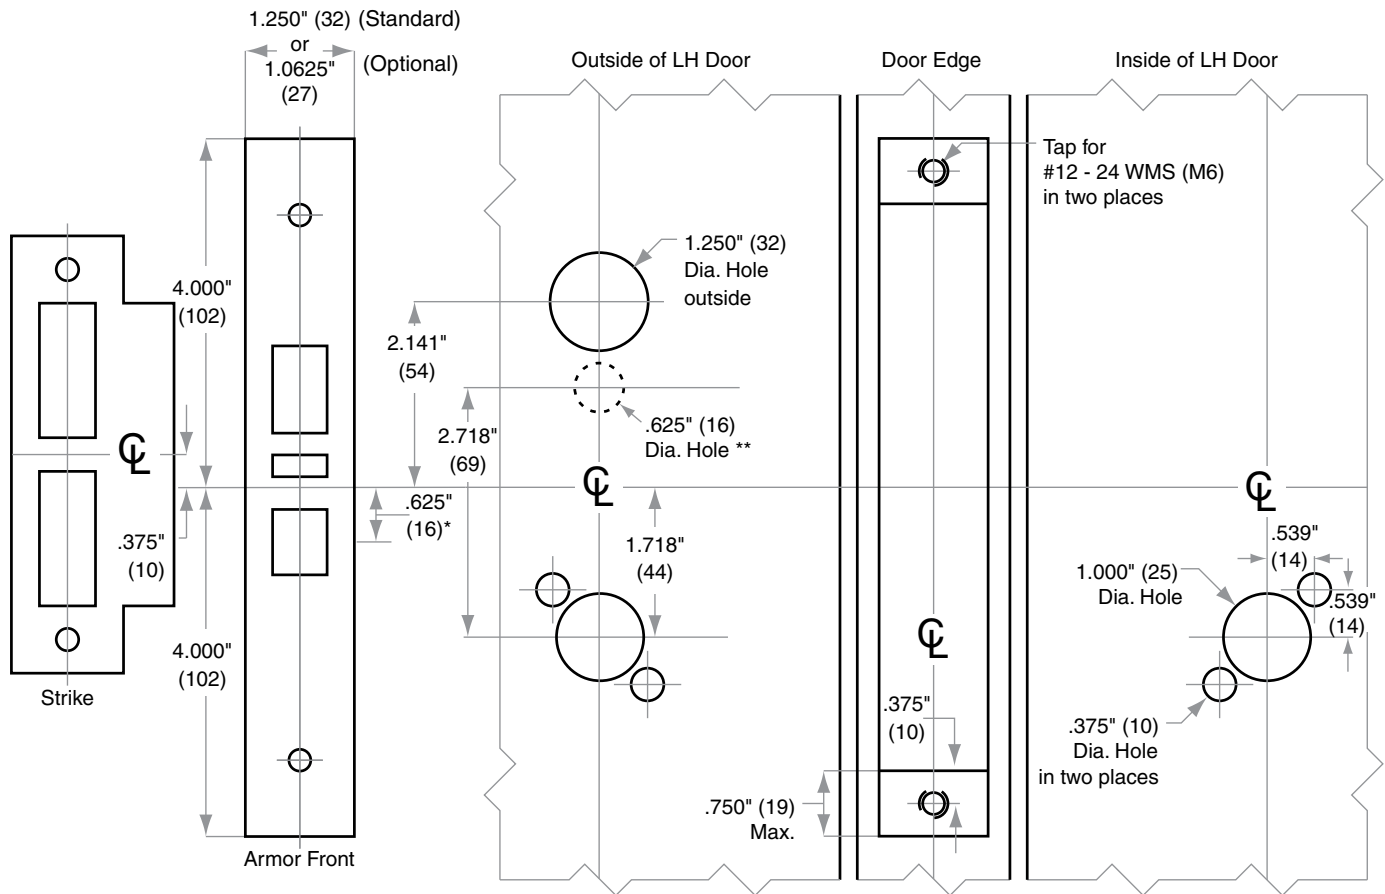

# L/LV/LM/LMV-Series

Model L/LV/LM/LMV9070, L/LV9076, L/LV/LM/LMV9080, L9081, L/LV9080EL/EU, L9465, LM/LMV9370, LM/LMV9380

Door Type: Metal, flat or beveled

Trim: Rose

**For Case and Strike dimensions, see Template L1  
Refer to Template L1 for information to prepare  
the door for wire routing**

### Left Hand (LH) Door Shown

\* Centerline of Armor Front to Centerline of Latch dimension  
 \*\* Additional preparation for L283-721, L283-722, L283-723, L283-724

Dimensions shown in parentheses ( ) are in millimeters.

Door preparation template  
**L906**