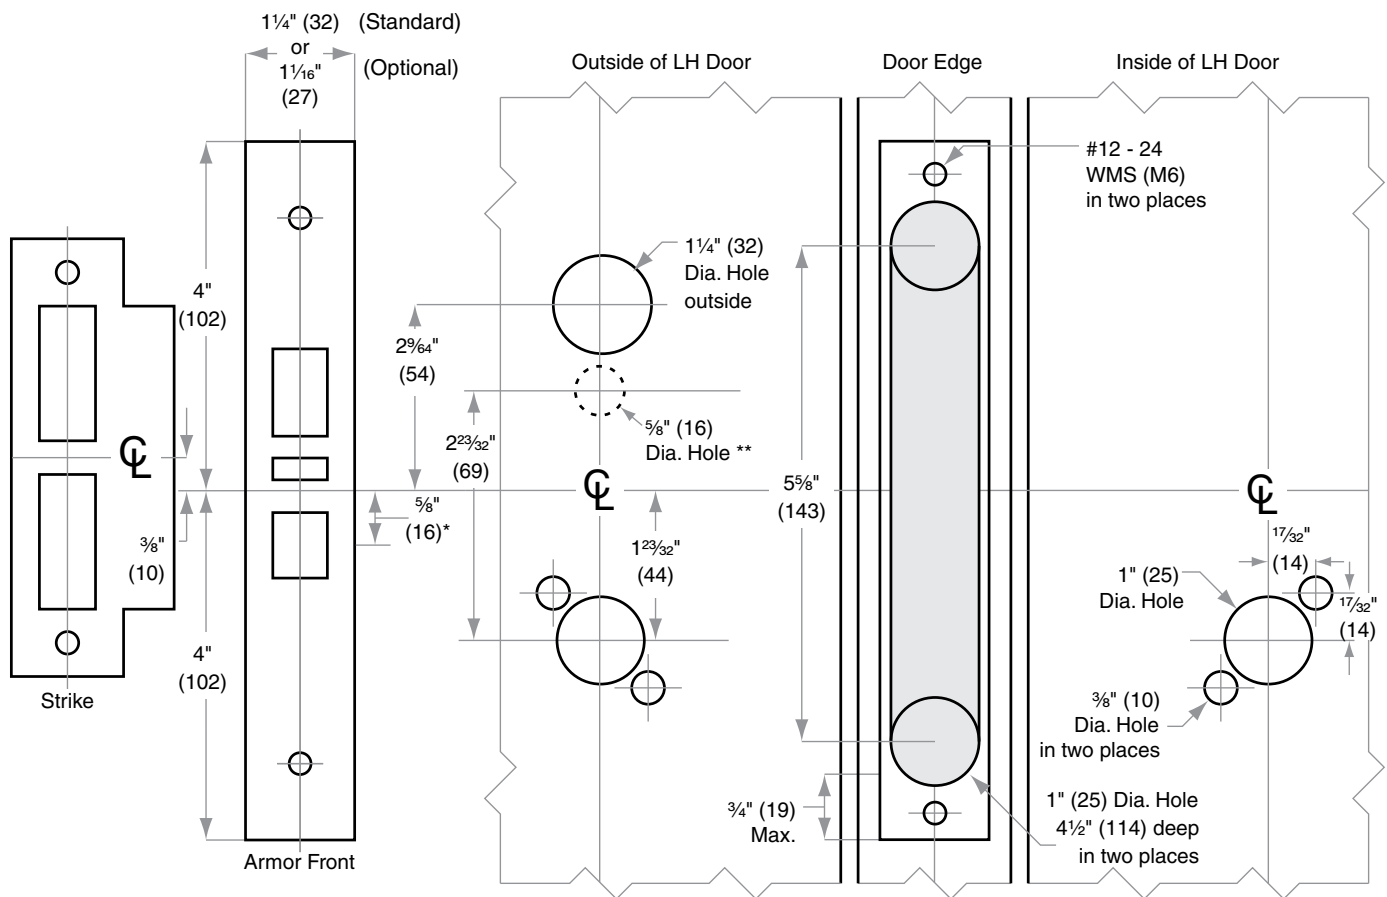

L/LV/LM/LMV-Series

Model L/LV9070, L/LV9076, L/LV9080, L9081,
L/LV9080EL/EU, L9465

Door Type: Wood or composite, flat or beveled

Trim: Rose

For Case and Strike dimensions, see Template L1
Refer to Template L1 for information to prepare
the door for wire routing

Left Hand (LH) Door Shown

* Centerline of Armor Front to Centerline of Latch dimension

** Additional preparation for L283-721, L283-722, L283-723, L283-724

Dimensions shown in parentheses () are in millimeters.

L905