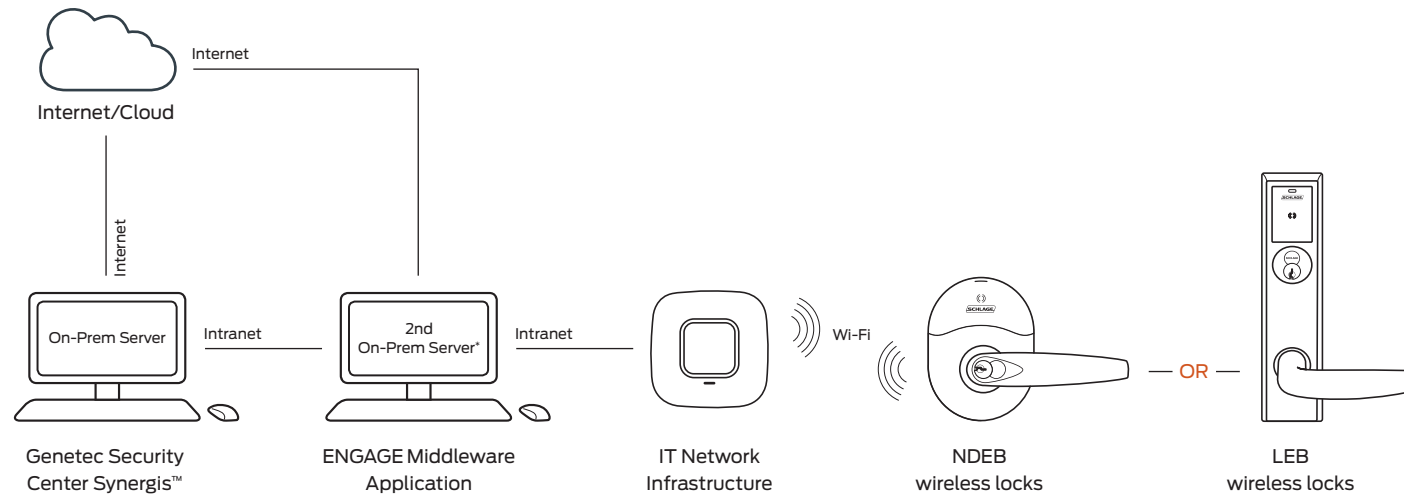

# Genetec Wi-Fi® - Periodic, local decision solution diagram with NDEB & LEB wireless locks

\*Minimum server requirements - 3GHz processor with 8GB of RAM