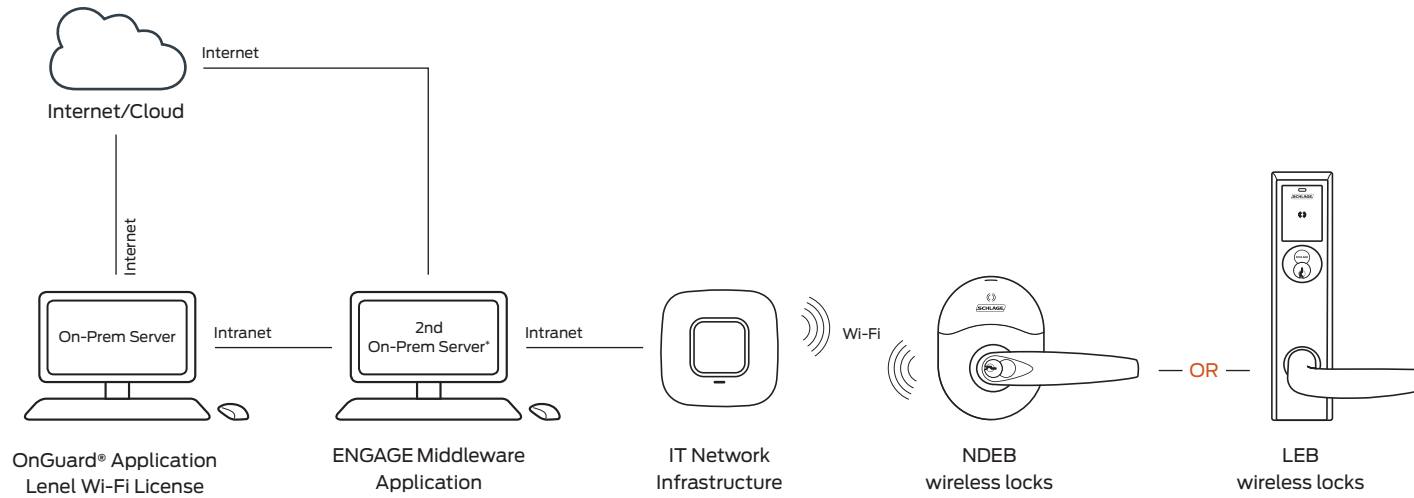

LenelS2 Wi-Fi® - Periodic, local decision solution diagram with NDEB & LEB wireless locks

*Minimum server requirements - 3GHz processor with 8GB of RAM