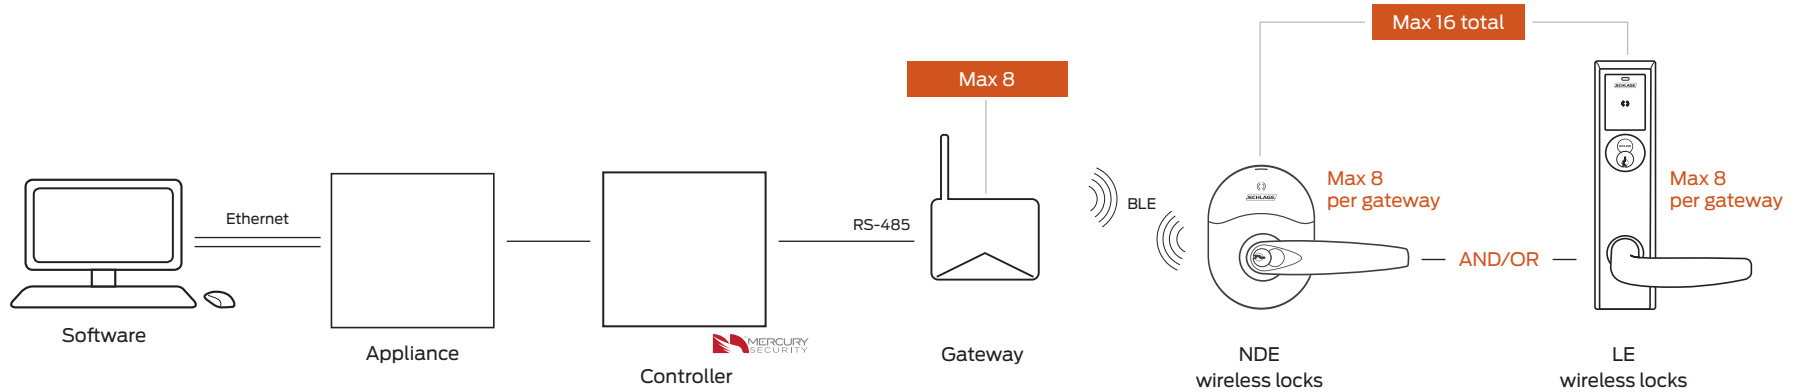

Gateway (RS-485) integration for NDE and LE wireless locks

Gateway communication range up to 30' in typical building environments; a detailed site survey is recommended.